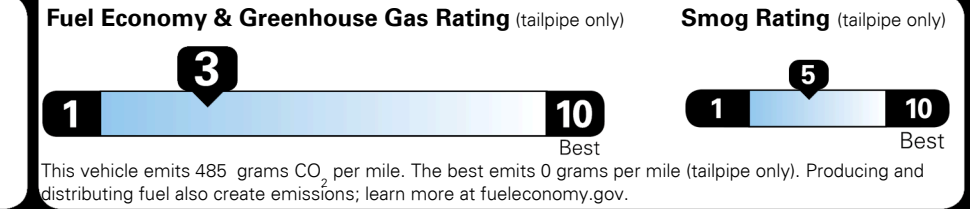

3.5T PRESTIGE BLACK FEATURES

- 20" Black Alloy Wheels w/ Floating Center Caps
- Dark Headlamp Bezels, Exterior Trim, & Badging
- Nappa Leather w/ Exclusive Quilting
- Dark Interior Trim w/ Black Ash Wood

Full Tank of Gas

GENESIS WARRANTY

- 5-year/60,000-mile New Vehicle Warranty*
- 10-year/100,000-mile Powertrain Warranty*
- 7-year/Unlimited-mile Anti-perforation Warranty*
- Limited warranties, see retailer for details

Manufacturer's Suggested Retail Price: $79,350.00

ADDED FEATURES:

- *UYUNI WHITE(UYH) Paint $650.00
- Accessories
- *Cargo Mat $200.00
- *First Aid Kit $65.00
- *All Season Fitted Liners $235.00
- *NFC Key Card $30.00

SOLD TO: TX738   **SHIPPED TO: TX738**
GENESIS OF WEST HOUSTON
16803 KATY FREEWAY
HOUSTON TX 77094

VIN: KMTGF4SDXTU327301	EXTERIOR COLOR: UYUNI WHITE	INTERIOR/SEAT COLOR: OBSIDIAN BLACK/OBSIDIAN
MODEL: S14B2A65	PORT OF ENTRY: NC	TRANSPORT: TRUCK
EMISSIONS: This vehicle is certified to meet emission requirements in all 50 states		ACCESSORY WEIGHT: 25 lbs./ 11 kgs.

Inland Freight & Handling : $1,495.00

TOTAL PRICE: $82,025.00

37 A 0486VGLOVI

EPA DOT Fuel Economy and Environment

Gasoline Vehicle

Fuel Economy

18 MPG
combined city/hwy

15 city   24 highway

5.6 gallons per 100 miles

Large Cars range from 14 to 146 MPG. The best vehicle rates 146 MPGe.

You spend $8,750
more in fuel costs over 5 years compared to the average new vehicle.

Annual fuel cost $3,450

Actual results will vary for many reasons, including driving conditions and how you drive and maintain your vehicle. The average new vehicle gets 29 MPG and costs $8,500 to fuel over 5 years. Cost estimates are based on 15,000 miles per year at $ 4.15 per gallon. MPG is miles per gasoline gallon equivalent. Vehicle emissions are a significant cause of climate change and smog.

fueleconomy.gov
Calculate personalized estimates and compare vehicles

GOVERNMENT 5-STAR SAFETY RATINGS

Overall Vehicle Score ★ ★ ★ ★ ★

Based on the combined rating of frontal, side and rollover. Should ONLY be compared to other vehicles of similar size and weight.

Frontal Crash	Driver Passenger	★ ★ ★ ★ ★
Based on the risk of injury in a frontal impact. Should ONLY be compared to other vehicles of similar size and weight.		
Side Crash	Front seat Rear seat	★ ★ ★ ★ ★
Based on the risk of injury in a side impact.		
Rollover		★ ★ ★ ★ ★
Based on the risk of rollover in a single-vehicle crash.		

Manufacturer's suggested retail price includes manufacturer's recommended pre-delivery service. Gasoline license and title fees state and local taxes and dealer installed options and accessories are not included in the manufacturer's suggested retail price. This label has been affixed to this vehicle by Genesis Motor America, pursuant to the requirements of 15 U.S.C. 1231 et seq. which prohibits its removal or alteration prior to delivery to the ultimate purchaser.

Star ratings range from 1 to 5 stars (★★★★★) with 5 being the highest.
Source: National Highway Traffic Safety Administration (NHTSA).
www.safercar.gov or 1-888-327-4236

PARTS CONTENT INFORMATION

FOR VEHICLES IN THIS CARLINE: U.S./CANADIAN PARTS CONTENT: 3 %

MAJOR SOURCES OF FOREIGN PARTS CONTENT: KOREA: 80 %

FOR THIS VEHICLE: FINAL ASSEMBLY POINT: ULSAN, KOREA

COUNTRY OF ORIGIN:

ENGINE: KOREA   TRANSMISSION: KOREA

Note: Parts content does not include final assembly, distribution, or other non-parts costs.