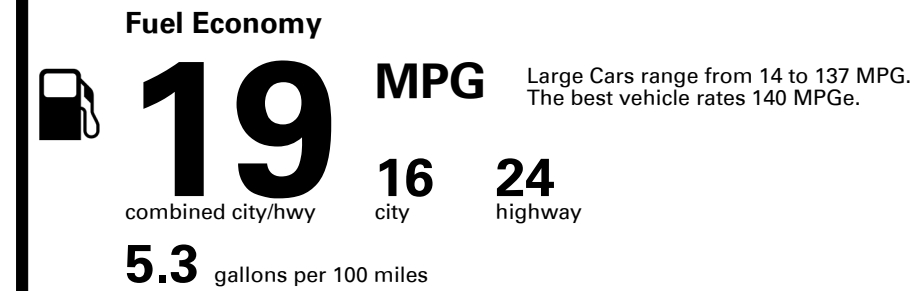

EMISSIONS:
This vehicle is certified to meet emission requirements in all 50 states

TOTAL PRICE: \$79,370.00

305 A 3025TPAGAN 1

EPA DOT Fuel Economy and Environment

Gasoline Vehicle

You spend \$7,250
more in fuel costs over 5 years
compared to the average new vehicle.

Annual fuel cost \$3,350

Fuel Economy & Greenhouse Gas Rating (tailpipe only)

Smog Rating (tailpipe only)

This vehicle emits 474 grams CO₂ per mile. The best emits 0 grams per mile (tailpipe only). Producing and distributing fuel also create emissions; learn more at fueleconomy.gov.