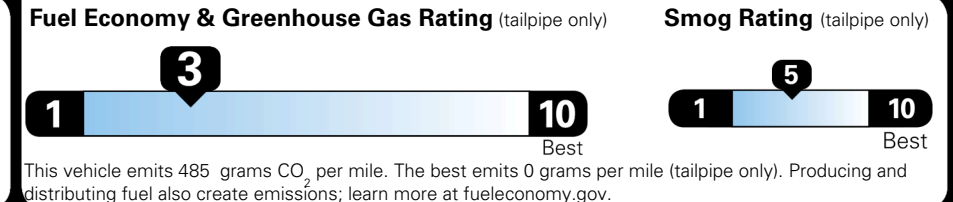

MULTIMEDIA & CONNECTIVITY

- 27" OLED Instrument Cluster & Navigation
- SiriusXM® Radio w/ 90-day trial subscription; Not Available in AK & HI
- Wireless Apple CarPlay® & Android Auto™
- Bang & Olufsen® Premium Audio
- Genesis Digital Key
- Wireless Device Charger - Front

Full Tank of Gas

GENESIS WARRANTY

- 5-year/60,000-mile New Vehicle Warranty*
- 10-year/100,000-mile Powertrain Warranty*
- 7-year/Unlimited-mile Anti-perforation Warranty*
- Limited warranties, see retailer for details

Manufacturer's Suggested Retail Price: $78,350.00

ADDED FEATURES:

- *CERES BLUE(ASA) Paint $650.00

SOLD TO: IL704 SHIPPED TO: IL704
GENESIS OF NORTH AURORA
204 HANSEN BOULEVARD
NORTH AURORA IL 60542

VIN: KMTGG4SD3TU336340	EXTERIOR COLOR: CERES BLUE	INTERIOR/SEAT COLOR: VANILLA BEIGE/ASH
MODEL: 8C9AAJ9GS4A5	PORT OF ENTRY: TC	TRANSPORT: TRUCK
EMISSIONS: This vehicle is certified to meet emission requirements in all 50 states		ACCESSORY WEIGHT: 0 lbs./ 0 kgs.

Inland Freight & Handling : $1,495.00

TOTAL PRICE: $80,495.00

75 A 0846TGLOVI 2

EPA DOT Fuel Economy and Environment

Gasoline Vehicle

Fuel Economy

18 MPG
combined city/hwy

15 MPG
city

24 MPG
highway

5.6 gallons per 100 miles

Large Cars range from 14 to 146 MPG. The best vehicle rates 146 MPGe.

You spend $8,750
more in fuel costs over 5 years compared to the average new vehicle.

Annual fuel cost $3,450

Actual results will vary for many reasons, including driving conditions and how you drive and maintain your vehicle. The average new vehicle gets 29 MPG and costs $8,500 to fuel over 5 years. Cost estimates are based on 15,000 miles per year at $ 4.15 per gallon. MPGe is miles per gasoline gallon equivalent. Vehicle emissions are a significant cause of climate change and smog.

fueleconomy.gov

Calculate personalized estimates and compare vehicles

GOVERNMENT 5-STAR SAFETY RATINGS

Overall Vehicle Score ★ ★ ★ ★ ★

Based on the combined rating of frontal, side and rollover. Should ONLY be compared to other vehicles of similar size and weight.

Frontal	Driver	★ ★ ★ ★ ★
Crash	Passenger	★ ★ ★ ★ ★
Based on the risk of injury in a frontal impact. Should ONLY be compared to other vehicles of similar size and weight.		
Side	Front seat	★ ★ ★ ★ ★
Crash	Rear seat	★ ★ ★ ★ ★
Based on the risk of injury in a side impact.		
Rollover		★ ★ ★ ★ ★
Based on the risk of rollover in a single-vehicle crash.		

Star ratings range from 1 to 5 stars (★★★★★) with 5 being the highest.
Source: National Highway Traffic Safety Administration (NHTSA).
www.safercar.gov or 1-888-327-4236

Manufacturer's suggested retail price includes manufacturer's recommended pre-delivery service. Gasoline license and title fees state and local taxes and dealer installed options and accessories are not included in the manufacturer's suggested retail price. This label has been affixed to this vehicle by Genesis Motor America, pursuant to the requirements of 15 U.S.C. 1231 et seq. which prohibits its removal or alteration prior to delivery to the ultimate purchaser.

PARTS CONTENT INFORMATION

FOR VEHICLES IN THIS CARLINE: U.S./CANADIAN PARTS CONTENT: 3 %
MAJOR SOURCES OF FOREIGN PARTS CONTENT: KOREA: 80 %
FOR THIS VEHICLE: FINAL ASSEMBLY POINT: ULSAN, KOREA
COUNTRY OF ORIGIN:

ENGINE: KOREA **TRANSMISSION: KOREA**
Note: Parts content does not include final assembly, distribution, or other non-parts costs.