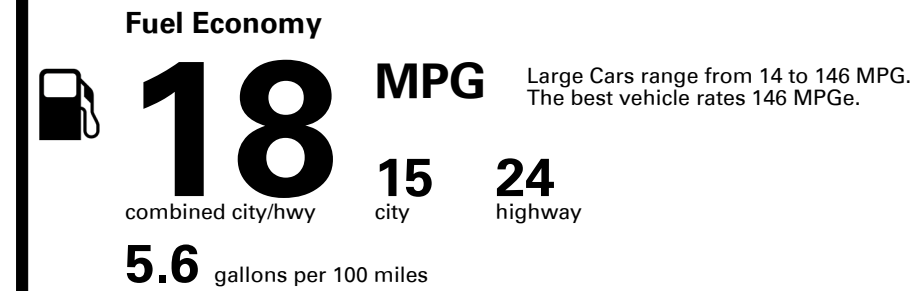

EMISSIONS:
This vehicle is certified to meet emission requirements in all 50 states

Inland Freight & Handling : \$1,495.00

TOTAL PRICE: \$80,720.00

EPA DOT Fuel Economy and Environment

Gasoline Vehicle

You spend \$8,750
more in fuel costs over 5 years
compared to the average new vehicle.

Annual fuel cost \$3,450

Fuel Economy & Greenhouse Gas Rating (tailpipe only)

Smog Rating (tailpipe only)

This vehicle emits 485 grams CO₂ per mile. The best emits 0 grams per mile (tailpipe only). Producing and distributing fuel also create emissions; learn more at fueleconomy.gov.