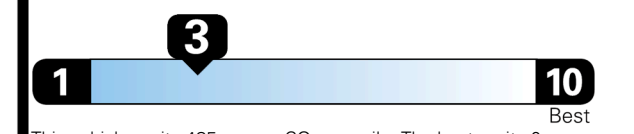

Fuel Economy & Greenhouse Gas Rating (tailpipe only)