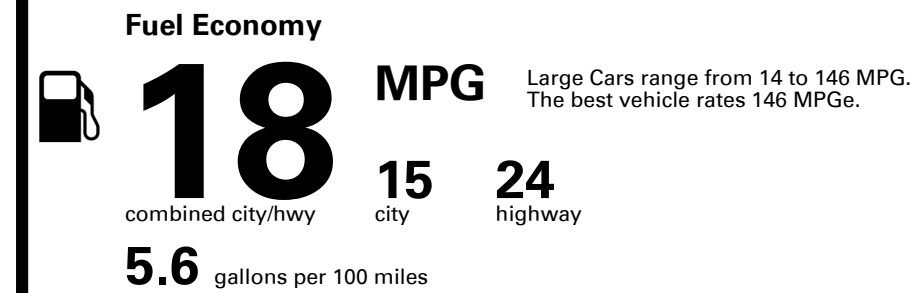

Inland Freight & Handling : \$1,495.00

TOTAL PRICE: \$79,950.00

EPA DOT Fuel Economy and Environment

Gasoline Vehicle

You spend \$8,750
more in fuel costs over 5 years
compared to the average new vehicle.

Annual fuel cost \$3,450

Fuel Economy & Greenhouse Gas Rating (tailpipe only)

Smog Rating (tailpipe only)

This vehicle emits 485 grams CO₂ per mile. The best emits 0 grams per mile (tailpipe only). Producing and distributing fuel also create emissions; learn more at fueleconomy.gov.