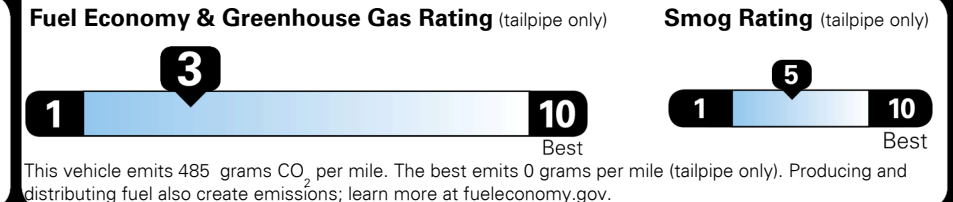

Full Tank of Gas

GENESIS WARRANTY

- 5-year/60,000-mile New Vehicle Warranty*
- 10-year/100,000-mile Powertrain Warranty*
- 7-year/Unlimited-mile Anti-perforation Warranty*
- Limited warranties, see retailer for details

Manufacturer's Suggested Retail Price: $78,350.00

ADDED FEATURES:

- *SAVILE SILVER(SSS) Paint $650.00
- Accessories
- *Cargo Blocks $40.00
- *Cargo Mat $200.00
- *Roadside Assistance Kit $105.00
- *First Aid Kit $65.00
- *Mudguards $170.00
- *NFC Key Card $30.00

SOLD TO: TX735 SHIPPED TO: TX735
GENESIS OF EAST SAN ANTONIO
12908 IH 35 NORTH
SAN ANTONIO TX 78233

VIN: KMTGG4SD8TU326984	EXTERIOR COLOR: SAVILE SILVER	INTERIOR/SEAT COLOR: OBSIDIAN BLACK/OBSIDIAN
MODEL: S1492A65	PORT OF ENTRY: NC	TRANSPORT: TRUCK
EMISSIONS: This vehicle is certified to meet emission requirements in all 50 states		ACCESSORY WEIGHT: 16 lbs./ 7 kgs.

Inland Freight & Handling : $1,495.00

TOTAL PRICE: $81,105.00

5 A 0116VMORNI

EPA DOT Fuel Economy and Environment

Gasoline Vehicle

Fuel Economy

18 MPG
combined city/hwy

15 MPG
city

24 MPG
highway

5.6 gallons per 100 miles

Large Cars range from 14 to 146 MPG. The best vehicle rates 146 MPG.

You spend $8,750
more in fuel costs over 5 years compared to the average new vehicle.

Annual fuel cost $3,450

Actual results will vary for many reasons, including driving conditions and how you drive and maintain your vehicle. The average new vehicle gets 29 MPG and costs $8,500 to fuel over 5 years. Cost estimates are based on 15,000 miles per year at $ 4.15 per gallon. MPGe is miles per gasoline gallon equivalent. Vehicle emissions are a significant cause of climate change and smog.

fueleconomy.gov
Calculate personalized estimates and compare vehicles

Smartphone QR Code

GOVERNMENT 5-STAR SAFETY RATINGS

Overall Vehicle Score ★ ★ ★ ★ ★

Based on the combined rating of frontal, side and rollover. Should ONLY be compared to other vehicles of similar size and weight.

Frontal Crash	Driver Passenger	★ ★ ★ ★ ★
Based on the risk of injury in a frontal impact. Should ONLY be compared to other vehicles of similar size and weight.		
Side Crash	Front seat Rear seat	★ ★ ★ ★ ★
Based on the risk of injury in a side impact.		
Rollover		★ ★ ★ ★ ★
Based on the risk of rollover in a single-vehicle crash.		

Manufacturer's suggested retail price includes manufacturer's recommended pre-delivery service. Gasoline license and title fees state and local taxes and dealer installed options and accessories are not included in the manufacturer's suggested retail price. This label has been affixed to this vehicle by Genesis Motor America, pursuant to the requirements of 15 U.S.C. 1231 et seq. which prohibits its removal or alteration prior to delivery to the ultimate purchaser.

Star ratings range from 1 to 5 stars (★★★★★) with 5 being the highest.
Source: National Highway Traffic Safety Administration (NHTSA).
www.safercar.gov or 1-888-327-4236

PARTS CONTENT INFORMATION

FOR VEHICLES IN THIS CARLINE: U.S./CANADIAN PARTS CONTENT: 3 %

MAJOR SOURCES OF FOREIGN PARTS CONTENT: KOREA: 80 %

FOR THIS VEHICLE: FINAL ASSEMBLY POINT: ULSAN, KOREA

COUNTRY OF ORIGIN:

ENGINE: KOREA TRANSMISSION: KOREA

Note: Parts content does not include final assembly, distribution, or other non-parts costs.