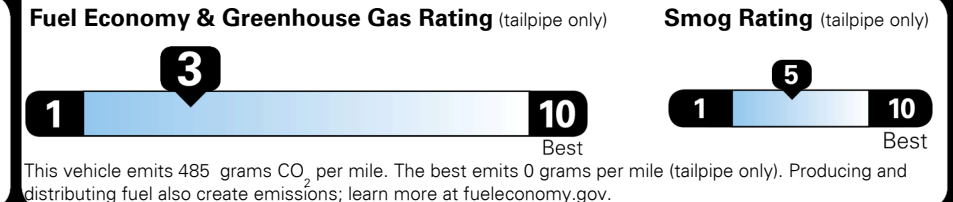

Full Tank of Gas

GENESIS WARRANTY

- 5-year/60,000-mile New Vehicle Warranty*
- 10-year/100,000-mile Powertrain Warranty*
- 7-year/Unlimited-mile Anti-perforation Warranty*
- Limited warranties, see retailer for details

Manufacturer's Suggested Retail Price: $78,350.00

ADDED FEATURES:

- *CAPRI BLUE(NRB) Paint $650.00
- Accessories
- *Cargo Mat $200.00
- *Roadside Assistance Kit $105.00
- *First Aid Kit $65.00
- *NFC Key Card $30.00
- *Bumper Applique $90.00

SOLD TO: OH718
GENESIS OF COLUMBUS
2850 MORSE RD
COLUMBUS OH 43231

SHIPPED TO: OH718

VIN: KMTGG4SD8TU327536	EXTERIOR COLOR: CAPRI BLUE	INTERIOR/SEAT COLOR: VANILLA BEIGE/ASH
MODEL: S1492A65	PORT OF ENTRY: TC	TRANSPORT: TRUCK
EMISSIONS: This vehicle is certified to meet emission requirements in all 50 states		ACCESSORY WEIGHT: 14 lbs./ 7 kgs.

Inland Freight & Handling : $1,495.00

TOTAL PRICE: $80,985.00

EPA DOT Fuel Economy and Environment

Gasoline Vehicle

Fuel Economy

18 MPG
combined city/hwy

15 MPG
city

24 MPG
highway

5.6 gallons per 100 miles

Large Cars range from 14 to 146 MPG. The best vehicle rates 146 MPG.

You spend $8,750
more in fuel costs over 5 years compared to the average new vehicle.

Annual fuel cost $3,450

Actual results will vary for many reasons, including driving conditions and how you drive and maintain your vehicle. The average new vehicle gets 29 MPG and costs $8,500 to fuel over 5 years. Cost estimates are based on 15,000 miles per year at $ 4.15 per gallon. MPGe is miles per gasoline gallon equivalent. Vehicle emissions are a significant cause of climate change and smog.

fueleconomy.gov
Calculate personalized estimates and compare vehicles

GOVERNMENT 5-STAR SAFETY RATINGS

Overall Vehicle Score ★ ★ ★ ★ ★

Based on the combined rating of frontal, side and rollover. Should ONLY be compared to other vehicles of similar size and weight.

Frontal Crash	Driver Passenger	★ ★ ★ ★ ★
Based on the risk of injury in a frontal impact. Should ONLY be compared to other vehicles of similar size and weight.		
Side Crash	Front seat Rear seat	★ ★ ★ ★ ★
Based on the risk of injury in a side impact.		
Rollover		★ ★ ★ ★ ★
Based on the risk of rollover in a single-vehicle crash.		

Manufacturer's suggested retail price includes manufacturer's recommended pre-delivery service. Gasoline license and title fees state and local taxes and dealer installed options and accessories are not included in the manufacturer's suggested retail price. This label has been affixed to this vehicle by Genesis Motor America, pursuant to the requirements of 15 U.S.C. 1231 et seq. which prohibits its removal or alteration prior to delivery to the ultimate purchaser.

Star ratings range from 1 to 5 stars (★★★★★) with 5 being the highest.
Source: National Highway Traffic Safety Administration (NHTSA).
www.safercar.gov or 1-888-327-4236

PARTS CONTENT INFORMATION

FOR VEHICLES IN THIS CARLINE: U.S./CANADIAN PARTS CONTENT: 3 %

MAJOR SOURCES OF FOREIGN PARTS CONTENT: KOREA: 80 %

FOR THIS VEHICLE: FINAL ASSEMBLY POINT: ULSAN, KOREA

COUNTRY OF ORIGIN:

ENGINE: KOREA TRANSMISSION: KOREA

Note: Parts content does not include final assembly, distribution, or other non-parts costs.