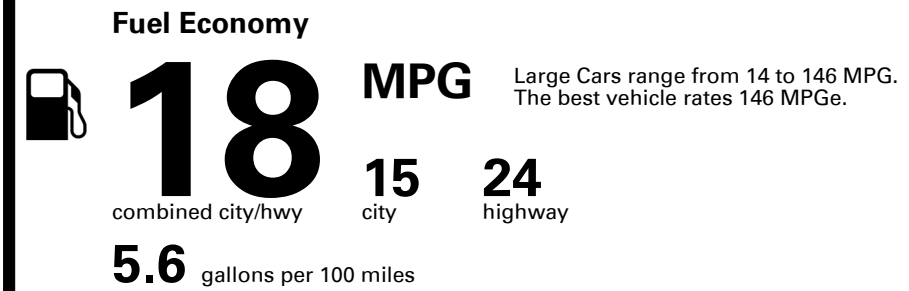

## EPA DOT Fuel Economy and Environment

Gasoline Vehicle

**You spend \$8,750**  
more in fuel costs over 5 years compared to the average new vehicle.

**Annual fuel cost \$3,450**

**Fuel Economy & Greenhouse Gas Rating** (tailpipe only)