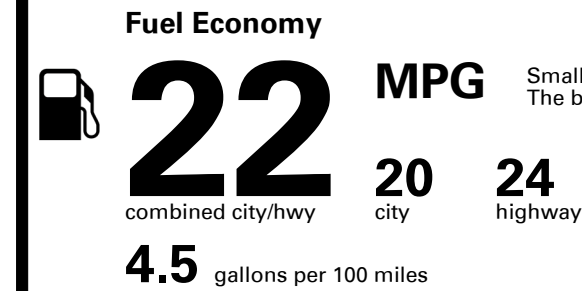

Inland Freight & Handling : \$1,125.00

SOLD TO: MI704 **SHIPPED TO: MI704**
 GENESIS OF NEW HUDSON
 30492 LYON CENTER DRIVE EAST
 NEW HUDSON MI 48165

VIN: KMUHDBSB4PU143617	EXTERIOR COLOR: SAVILE SILVER	INTERIOR/SEAT COLOR: VAN. BEIGE W/ OBS.
MODEL: V0422A45	PORT OF ENTRY: TC	TRANSPORT: TRUCK
EMISSIONS: This vehicle is certified to meet emission requirements in all 50 states		ACCESSORY WEIGHT: 12 lbs./ 5 kgs.

TOTAL PRICE: \$69,615.00

EPA DOT Fuel Economy and Environment

Gasoline Vehicle

Small SUVs range from 14 to 123 MPG. The best vehicle rates 132 MPG.

You spend \$4,500
more in fuel costs over 5 years
 compared to the average new vehicle.