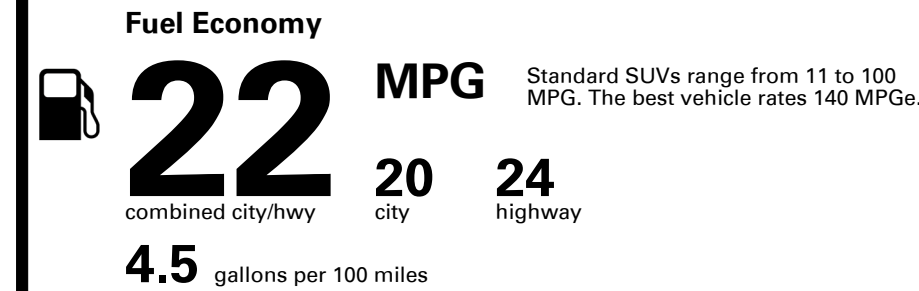

## EPA DOT Fuel Economy and Environment

Gasoline Vehicle

**You spend \$5,000**  
 more in fuel costs over 5 years compared to the average new vehicle.

**Annual fuel cost \$2,950**