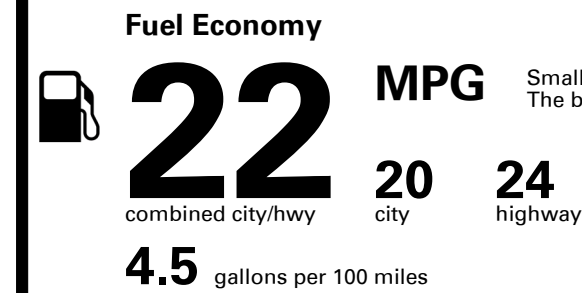

TOTAL PRICE: \$68,970.00

EMISSIONS:
 This vehicle is certified to meet emission requirements in all 50 states

EPA DOT Fuel Economy and Environment

Gasoline Vehicle

Small SUVs range from 14 to 129 MPG. The best vehicle rates 132 MPG.