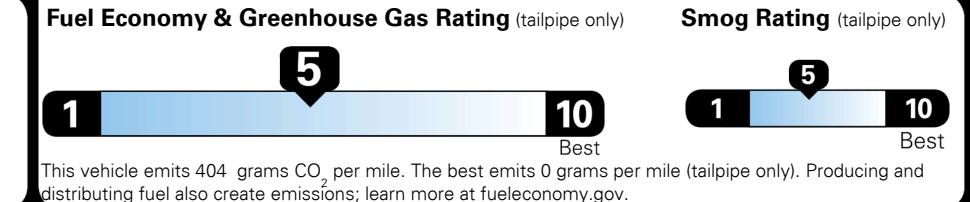

Actual results will vary for many reasons, including driving conditions and how you drive and maintain your vehicle. The average new vehicle gets 28 MPG and costs $8,000 to fuel over 5 years. Cost estimates are based on 15,000 miles per year at $ 3.65 per gallon. MPGe is miles per gasoline gallon equivalent. Vehicle emissions are a significant cause of climate change and smog.

fueleconomy.gov

Calculate personalized estimates and compare vehicles

GOVERNMENT 5-STAR SAFETY RATINGS

Overall Vehicle Score ★ ★ ★ ★ ★

Based on the combined rating of frontal, side and rollover. Should ONLY be compared to other vehicles of similar size and weight.

Frontal Crash	Driver Passenger	★ ★ ★ ★ ★
Based on the risk of injury in a frontal impact. Should ONLY be compared to other vehicles of similar size and weight.		
Side Crash	Front seat Rear seat	★ ★ ★ ★ ★
Based on the risk of injury in a side impact.		
Rollover		★ ★ ★ ★
Based on the risk of rollover in a single-vehicle crash.		

Manufacturer's suggested retail price includes manufacturer's recommended pre-delivery service. Gasoline license and title fees state and local taxes and dealer installed options and accessories are not included in the manufacturer's suggested retail price. This label has been affixed to this vehicle by Hyundai Motor America, pursuant to the requirements of 15 U.S.C. 1231 et seq. which prohibits its removal or alteration prior to delivery to the ultimate purchaser.