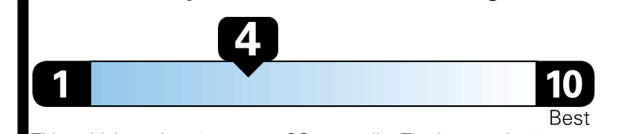

Fuel Economy & Greenhouse Gas Rating (tailpipe only)