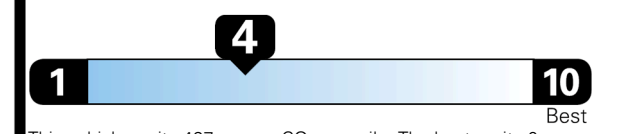

Fuel Economy & Greenhouse Gas Rating (tailpipe only)