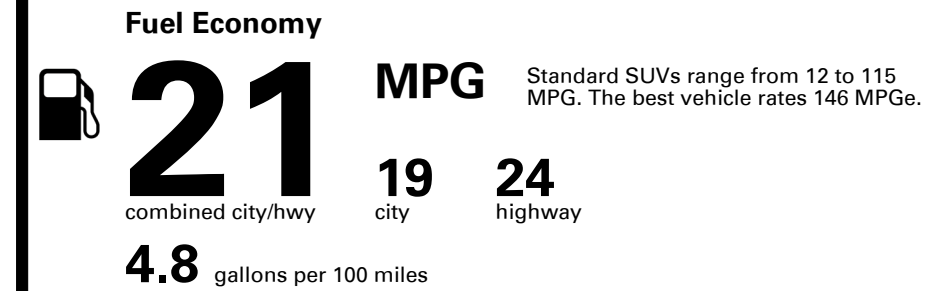

Inland Freight & Handling : \$1,495.00

TOTAL PRICE: \$71,805.00

360 A 0046TPORGY

EPA DOT Fuel Economy and Environment

Gasoline Vehicle

You spend \$6,250
more in fuel costs over 5 years compared to the average new vehicle.

Annual fuel cost \$2,950

Fuel Economy & Greenhouse Gas Rating (tailpipe only)

Smog Rating (tailpipe only)

This vehicle emits 427 grams CO₂ per mile. The best emits 0 grams per mile (tailpipe only). Producing and distributing fuel also create emissions; learn more at fueleconomy.gov.