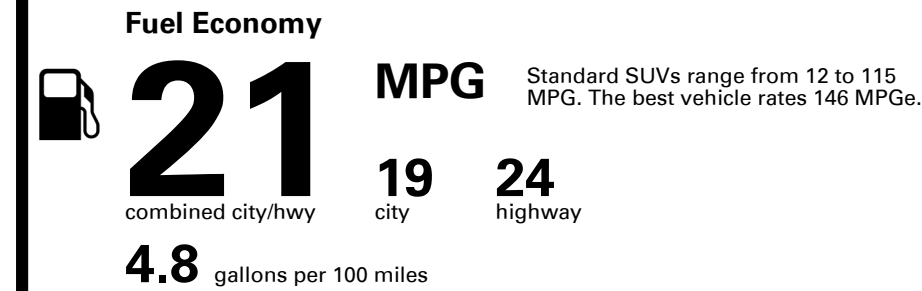

COMFORT & CONVENIENCE(cont.)

- Highway Driving Assist

MULTIMEDIA & CONNECTIVITY

- 27" OLED Instrument Cluster & Navigation
- SiriusXM® Radio w/ 90-day trial subscription; Not Available in AK & HI
- Wireless Apple CarPlay® & Android Auto™
- Genesis Digital Key
- Wireless Device Charger - Front

2.5T ADVANCED FEATURES

- Blind-Spot View Monitor
- Parking Collision-Avoidance Assist
- Leather Seating Surfaces
- Power Folding 3rd Row
- Ventilated Front Seats
- 4-Zone Climate Control
- Surround View Monitor
- Remote Smart Parking Assist
- Bang & Olufsen® Premium Audio

Full Tank of Gas

GENESIS WARRANTY

- 5-year/60,000-mile New Vehicle Warranty*
- 10-year/100,000-mile Powertrain Warranty*
- 7-year/Unlimited-mile Anti-perforation Warranty*
- Limited warranties, see retailer for details

Manufacturer's Suggested Retail Price: $68,600.00

ADDED FEATURES:

- *VIK BLACK(PH3) Paint $650.00

SOLD TO: MI702 SHIPPED TO: MI702
GENESIS OF SOUTHFIELD
28000 TELEGRAPH RD
SOUTHFIELD MI 48034

VIN: KMUHBESB8TU300470	EXTERIOR COLOR: VIK BLACK	INTERIOR/SEAT COLOR: OBSIDIAN BLACK/OBSIDIAN
MODEL: V0432A45	PORT OF ENTRY: TC	TRANSPORT: TRUCK
EMISSIONS: This vehicle is certified to meet emission requirements in all 50 states		ACCESSORY WEIGHT: 0 lbs./ 0 kgs.

Inland Freight & Handling : $1,495.00

TOTAL PRICE: $70,745.00

EPA DOT Fuel Economy and Environment

Gasoline Vehicle

You spend $6,250 more in fuel costs over 5 years compared to the average new vehicle.

Annual fuel cost $2,950

Fuel Economy & Greenhouse Gas Rating (tailpipe only)

Smog Rating (tailpipe only)

This vehicle emits 427 grams CO₂ per mile. The best emits 0 grams per mile (tailpipe only). Producing and distributing fuel also create emissions; learn more at fueleconomy.gov.

Actual results will vary for many reasons, including driving conditions and how you drive and maintain your vehicle. The average new vehicle gets 29 MPG and costs $8,500 to fuel over 5 years. Cost estimates are based on 15,000 miles per year at $ 4.15 per gallon. MPGe is miles per gasoline gallon equivalent. Vehicle emissions are a significant cause of climate change and smog.

fueleconomy.gov

Calculate personalized estimates and compare vehicles

GOVERNMENT 5-STAR SAFETY RATINGS

This vehicle has not been rated by the government for overall vehicle score, frontal crash, side crash or rollover risk.

Source: National Highway Traffic Safety Administration (NHTSA).
www.safercar.gov or 1-888-327-4236

Manufacturer's suggested retail price includes manufacturer's recommended pre-delivery service. Gasoline license and title fees state and local taxes and dealer installed options and accessories are not included in the manufacturer's suggested retail price. This label has been affixed to this vehicle by Genesis Motor America, pursuant to the requirements of 15 U.S.C. 1231 et seq. which prohibits its removal or alteration prior to delivery to the ultimate purchaser.

PARTS CONTENT INFORMATION

FOR VEHICLES IN THIS CARLINE:	U.S./CANADIAN PARTS CONTENT:	3 %	
MAJOR SOURCES OF FOREIGN PARTS CONTENT:	KOREA:	80 %	
FOR THIS VEHICLE:	FINAL ASSEMBLY POINT:	ULSAN, KOREA	
	COUNTRY OF ORIGIN:		
ENGINE:	KOREA	TRANSMISSION:	KOREA

Note: Parts content does not include final assembly, distribution, or other non-parts costs.