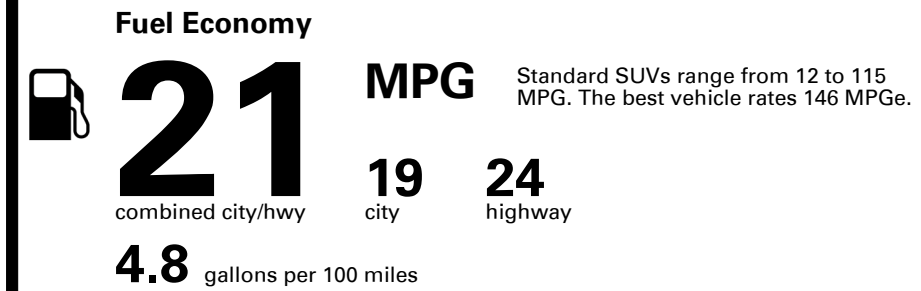

Inland Freight & Handling : \$1,495.00

TOTAL PRICE: \$71,780.00

43 A 0516VASIAN

EPA DOT Fuel Economy and Environment

Gasoline Vehicle

You spend \$6,250
more in fuel costs over 5 years compared to the average new vehicle.

Annual fuel cost \$2,950

Fuel Economy & Greenhouse Gas Rating (tailpipe only)

Smog Rating (tailpipe only)

This vehicle emits 427 grams CO₂ per mile. The best emits 0 grams per mile (tailpipe only). Producing and distributing fuel also create emissions; learn more at fueleconomy.gov.