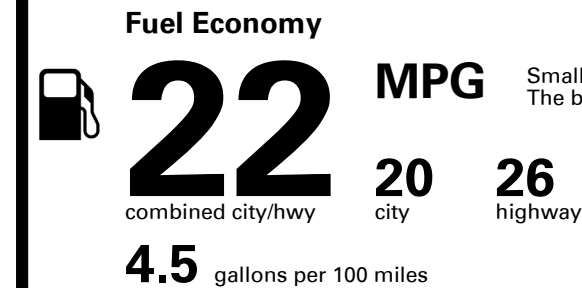

Inland Freight & Handling : \$1,495.00

TOTAL PRICE: \$60,295.00

269 A 2786VLIBER 312

EPA DOT Fuel Economy and Environment

Gasoline Vehicle

Small SUVs range from 14 to 125 MPG. The best vehicle rates 146 MPGe.

You spend \$5,750
more in fuel costs over 5 years
compared to the average new vehicle.

Annual fuel cost \$2,850

Fuel Economy & Greenhouse Gas Rating (tailpipe only)

Smog Rating (tailpipe only)

This vehicle emits 403 grams CO₂ per mile. The best emits 0 grams per mile (tailpipe only). Producing and distributing fuel also create emissions; learn more at fueleconomy.gov.