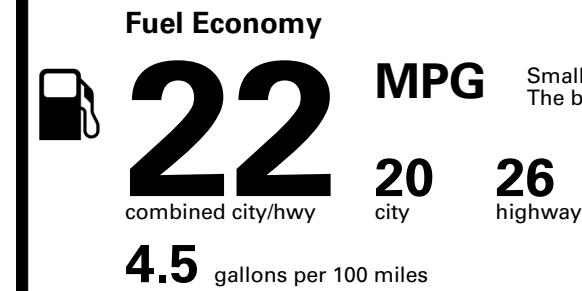

EPA DOT Fuel Economy and Environment

Gasoline Vehicle

Small SUVs range from 14 to 125 MPG. The best vehicle rates 146 MPGe.

You spend $5,750
more in fuel costs over 5 years compared to the average new vehicle.

Annual fuel cost $2,850