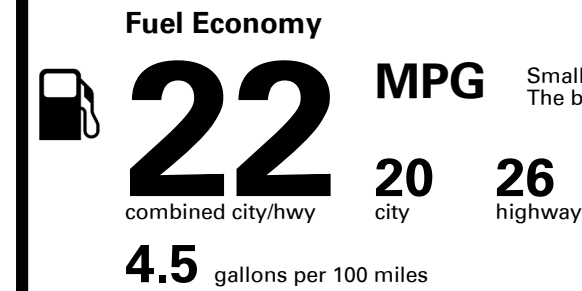

TOTAL PRICE: \$60,715.00

360 A 0066VGRAND

Inland Freight & Handling : \$1,495.00

EPA DOT Fuel Economy and Environment

Gasoline Vehicle

Small SUVs range from 14 to 125 MPG. The best vehicle rates 146 MPGe.

You spend \$5,750 more in fuel costs over 5 years compared to the average new vehicle.