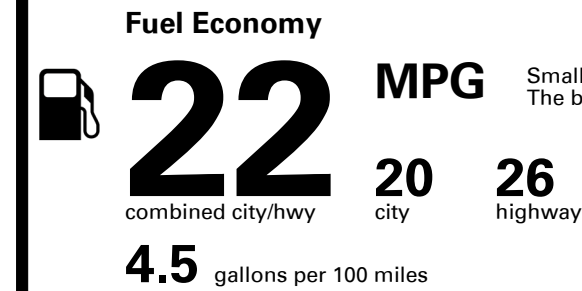

TOTAL PRICE: \$60,625.00

Inland Freight & Handling : \$1,495.00

EPA DOT Fuel Economy and Environment

Gasoline Vehicle

Small SUVs range from 14 to 125 MPG. The best vehicle rates 146 MPGe.

You spend \$5,750
 more in fuel costs over 5 years compared to the average new vehicle.