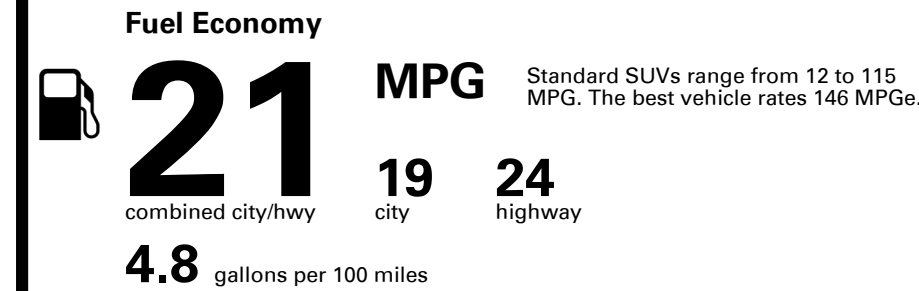

## EPA DOT Fuel Economy and Environment

Gasoline Vehicle

**You spend \$6,250**  
 more in fuel costs over 5 years compared to the average new vehicle.

**Annual fuel cost \$2,950**

Actual results will vary for many reasons, including driving conditions and how you drive and maintain your vehicle. The average new vehicle gets 29 MPG and costs \$8,500 to fuel over 5 years. Cost estimates are based on 15,000 miles per year at \$ 4.15 per gallon. MPGe is miles per gasoline gallon equivalent. Vehicle emissions are a significant cause of climate change and smog.