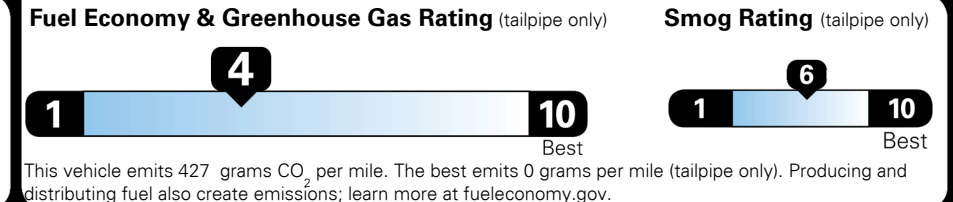

Actual results will vary for many reasons, including driving conditions and how you drive and maintain your vehicle. The average new vehicle gets 29 MPG and costs $8,500 to fuel over 5 years. Cost estimates are based on 15,000 miles per year at $ 4.15 per gallon. MPGe is miles per gasoline gallon equivalent. Vehicle emissions are a significant cause of climate change and smog.

fueleconomy.gov
Calculate personalized estimates and compare vehicles

GOVERNMENT 5-STAR SAFETY RATINGS

This vehicle has not been rated by the government for overall vehicle score, frontal crash, side crash or rollover risk.

Source: National Highway Traffic Safety Administration (NHTSA).
www.safercar.gov or 1-888-327-4236

Manufacturer's suggested retail price includes manufacturer's recommended pre-delivery service. Gasoline license and title fees state and local taxes and dealer installed options and accessories are not included in the manufacturer's suggested retail price. This label has been affixed to this vehicle by Genesis Motor America, pursuant to the requirements of 15 U.S.C. 1231 et seq. which prohibits its removal or alteration prior to delivery to the ultimate purchaser.

PARTS CONTENT INFORMATION

FOR VEHICLES IN THIS CARLINE: U.S./CANADIAN PARTS CONTENT: 3 %

MAJOR SOURCES OF FOREIGN PARTS CONTENT: KOREA: 80 %

FOR THIS VEHICLE: FINAL ASSEMBLY POINT: ULSAN, KOREA

COUNTRY OF ORIGIN:

ENGINE: KOREA   TRANSMISSION: KOREA

Note: Parts content does not include final assembly, distribution, or other non-parts costs.