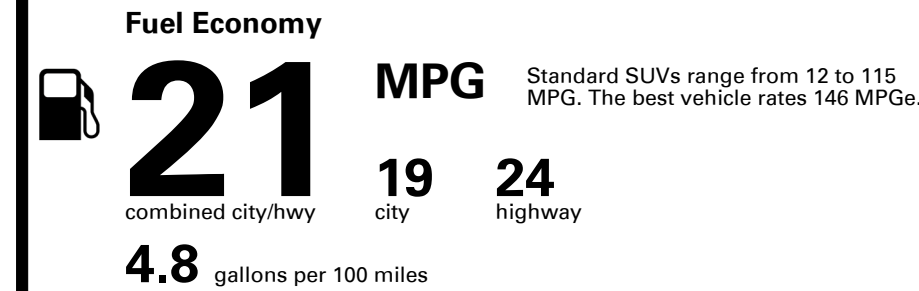

Inland Freight & Handling : \$1,495.00

TOTAL PRICE: \$75,795.00

EPA DOT Fuel Economy and Environment

Gasoline Vehicle

You spend \$6,250
 more in fuel costs over 5 years compared to the average new vehicle.