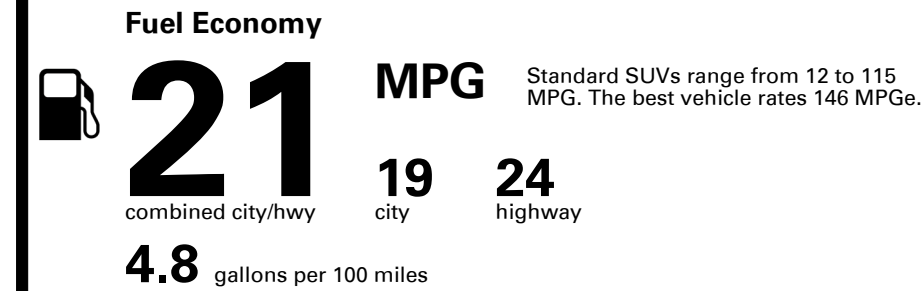

Inland Freight & Handling : \$1,495.00

TOTAL PRICE: \$76,520.00

EPA DOT Fuel Economy and Environment

Gasoline Vehicle

You spend \$6,250
 more in fuel costs over 5 years compared to the average new vehicle.