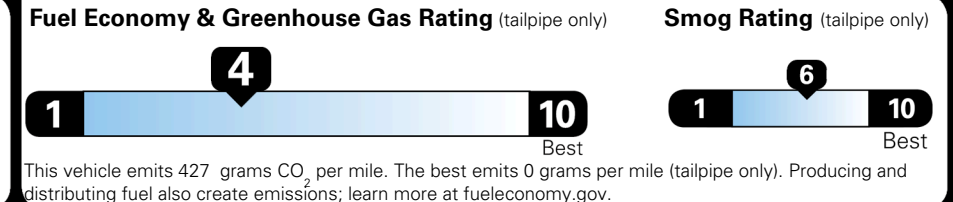

Full Tank of Gas

GENESIS WARRANTY

- 5-year/60,000-mile New Vehicle Warranty*
- 10-year/100,000-mile Powertrain Warranty*
- 7-year/Unlimited-mile Anti-perforation Warranty*
- Limited warranties, see retailer for details

Manufacturer's Suggested Retail Price: $73,500.00

ADDED FEATURES:

- *UYUNI WHITE(UYH) Paint $650.00
- Accessories
- *Illuminated Door Sills $425.00
- *Cargo Mat $200.00
- *Fragrance Cartridges $160.00
- *Cargo Blocks $40.00
- *NFC Key Card $30.00

SOLD TO: TX735 SHIPPED TO: TX735
GENESIS OF EAST SAN ANTONIO
12908 IH 35 NORTH
SAN ANTONIO TX 78233

VIN: KMHUCESB1TU348325	EXTERIOR COLOR: UYUNI WHITE	INTERIOR/SEAT COLOR: EARTH BROWN/SMOKY
MODEL: 8S4AAL9GW7A5	PORT OF ENTRY: NC	TRANSPORT: TRUCK
EMISSIONS: This vehicle is certified to meet emission requirements in all 50 states		ACCESSORY WEIGHT: 7 lbs./ 3 kgs.

Inland Freight & Handling : $1,495.00

TOTAL PRICE: $76,500.00

96 A 1046GLOVI 60

EPA DOT Fuel Economy and Environment

Gasoline Vehicle

Fuel Economy

21 MPG
combined city/hwy

19 MPG
city

24 MPG
highway

4.8 gallons per 100 miles

Standard SUVs range from 12 to 115 MPG. The best vehicle rates 146 MPGe.

You spend $6,250
more in fuel costs over 5 years
compared to the average new vehicle.

Annual fuel cost $2,950

Actual results will vary for many reasons, including driving conditions and how you drive and maintain your vehicle. The average new vehicle gets 29 MPG and costs $8,500 to fuel over 5 years. Cost estimates are based on 15,000 miles per year at $ 4.15 per gallon. MPGe is miles per gasoline gallon equivalent. Vehicle emissions are a significant cause of climate change and smog.

fueleconomy.gov

Calculate personalized estimates and compare vehicles

GOVERNMENT 5-STAR SAFETY RATINGS

Overall Vehicle Score ★★★★★
Based on the combined rating of frontal, side and rollover. Should ONLY be compared to other vehicles of similar size and weight.

Frontal Crash	Driver Passenger	★★★★★
Based on the risk of injury in a frontal impact. Should ONLY be compared to other vehicles of similar size and weight.		
Side Crash	Front seat Rear seat	★★★★★
Based on the risk of injury in a side impact.		
Rollover		★★★★★
Based on the risk of rollover in a single-vehicle crash.		

Star ratings range from 1 to 5 stars (★★★★★) with 5 being the highest.
Source: National Highway Traffic Safety Administration (NHTSA).
www.safercar.gov or 1-888-327-4236

Manufacturer's suggested retail price includes manufacturer's recommended pre-delivery service. Gasoline license and title fees state and local taxes and dealer installed options and accessories are not included in the manufacturer's suggested retail price. This label has been affixed to this vehicle by Genesis Motor America, pursuant to the requirements of 15 U.S.C. 1231 et seq. which prohibits its removal or alteration prior to delivery to the ultimate purchaser.

PARTS CONTENT INFORMATION

FOR VEHICLES IN THIS CARLINE: U.S./CANADIAN PARTS CONTENT: 3 %

MAJOR SOURCES OF FOREIGN PARTS CONTENT: KOREA: 80 %

FOR THIS VEHICLE: FINAL ASSEMBLY POINT: ULSAN, KOREA

COUNTRY OF ORIGIN:

ENGINE: KOREA TRANSMISSION: KOREA

Note: Parts content does not include final assembly, distribution, or other non-parts costs.