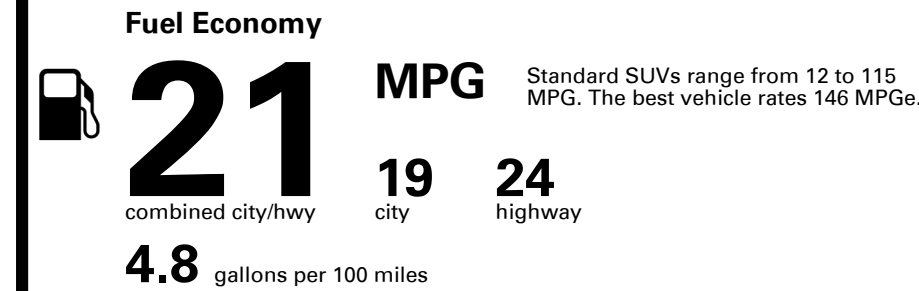

EMISSIONS:
 This vehicle is certified to meet emission requirements in all 50 states

Inland Freight & Handling : \$1,495.00

TOTAL PRICE: \$76,865.00

EPA DOT Fuel Economy and Environment

Gasoline Vehicle

You spend \$6,250
 more in fuel costs over 5 years compared to the average new vehicle.

Annual fuel cost \$2,950

Fuel Economy & Greenhouse Gas Rating (tailpipe only)

Smog Rating (tailpipe only)

This vehicle emits 427 grams CO₂ per mile. The best emits 0 grams per mile (tailpipe only). Producing and distributing fuel also create emissions; learn more at fueleconomy.gov.