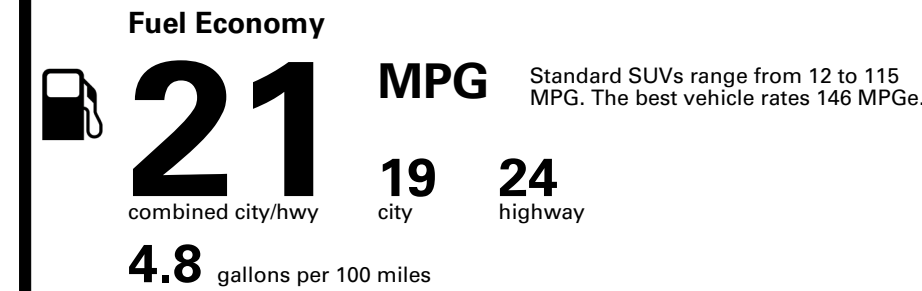

TOTAL PRICE: \$76,575.00

EPA DOT Fuel Economy and Environment

Gasoline Vehicle

You spend \$6,250
more in fuel costs over 5 years
 compared to the average new vehicle.

Annual fuel cost \$2,950

Actual results will vary for many reasons, including driving conditions and how you drive and maintain your vehicle. The average new vehicle gets 29 MPG and costs \$8,500 to fuel over 5 years. Cost estimates are based on 15,000 miles per year at \$ 4.15 per gallon. MPGe is miles per gasoline gallon equivalent. Vehicle emissions are a significant cause of climate change and smog.