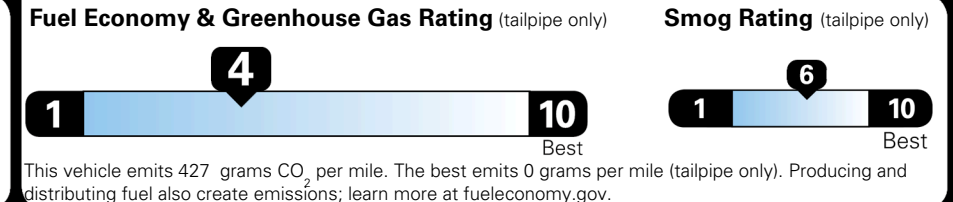

TOTAL PRICE: \$76,575.00

EPA DOT Fuel Economy and Environment

Gasoline Vehicle

You spend \$6,250
more in fuel costs over 5 years
 compared to the average new vehicle.

Annual fuel cost \$2,950

Actual results will vary for many reasons, including driving conditions and how you drive and maintain your vehicle. The average new vehicle gets 29 MPG and costs \$8,500 to fuel over 5 years. Cost estimates are based on 15,000 miles per year at \$ 4.15 per gallon. MPGe is miles per gasoline gallon equivalent. Vehicle emissions are a significant cause of climate change and smog.