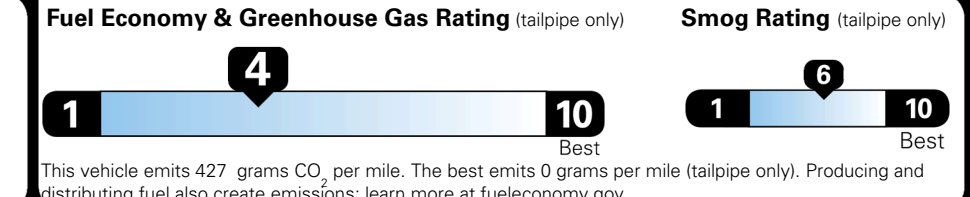

Inland Freight & Handling : \$1,495.00

TOTAL PRICE: \$76,510.00

EPA DOT Fuel Economy and Environment

Gasoline Vehicle

Fuel Economy

21 MPG
 combined city/hwy

19 MPG
 city

24 MPG
 highway

4.8 gallons per 100 miles

Standard SUVs range from 12 to 115 MPG. The best vehicle rates 146 MPGe.

You spend \$6,250
 more in fuel costs over 5 years compared to the average new vehicle.

Annual fuel cost \$2,950