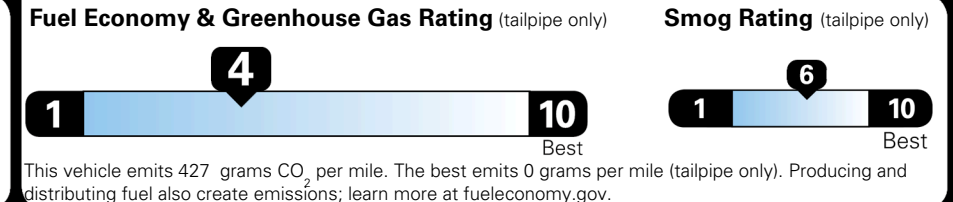

EPA DOT Fuel Economy and Environment

Gasoline Vehicle

Fuel Economy

21 MPG
combined city/hwy

19 MPG
city

24 MPG
highway

4.8 gallons per 100 miles

Standard SUVs range from 12 to 115 MPG. The best vehicle rates 146 MPGe.

You spend $6,250
more in fuel costs over 5 years compared to the average new vehicle.

Annual fuel cost $2,950