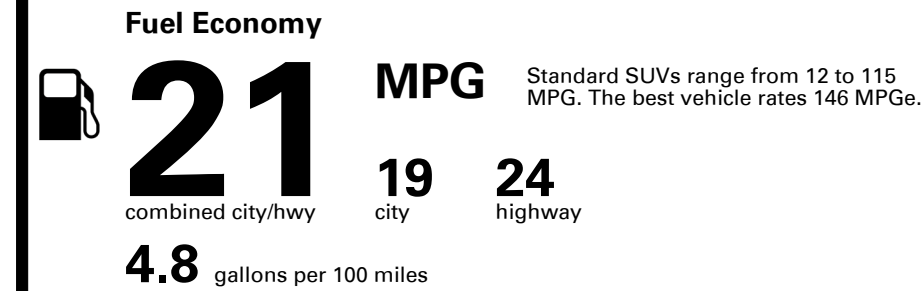

Inland Freight & Handling : \$1,495.00

TOTAL PRICE: \$75,805.00

EPA DOT Fuel Economy and Environment

Gasoline Vehicle

You spend \$6,250
more in fuel costs over 5 years
 compared to the average new vehicle.