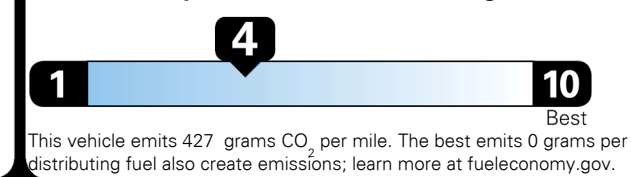

24 MPG
 highway

4.8 gallons per 100 miles

Standard SUVs range from 12 to 115 MPG. The best vehicle rates 146 MPGe.

You spend \$6,250
 more in fuel costs over 5 years compared to the average new vehicle.

Annual fuel cost \$2,950

Fuel Economy & Greenhouse Gas Rating (tailpipe only)

Smog Rating (tailpipe only)

Actual results will vary for many reasons, including driving conditions and how you drive and maintain your vehicle. The average new vehicle gets 29 MPG and costs \$8,500 to fuel over 5 years. Cost estimates are based on 15,000 miles per year at \$ 4.15 per gallon. MPGe is miles per gasoline gallon equivalent. Vehicle emissions are a significant cause of climate change and smog.