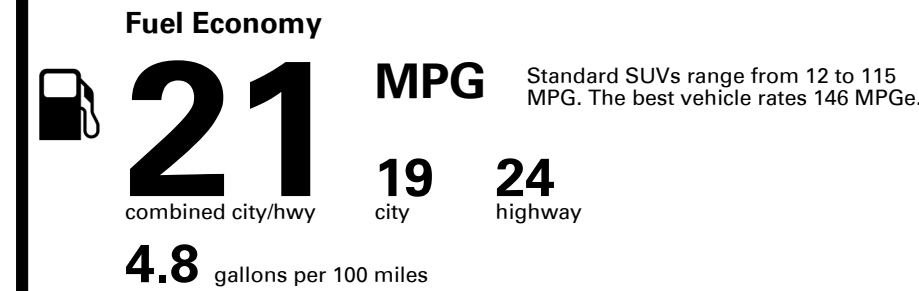

Inland Freight & Handling : \$1,495.00

TOTAL PRICE: \$76,670.00

EPA DOT Fuel Economy and Environment

Gasoline Vehicle

You spend \$6,250
more in fuel costs over 5 years compared to the average new vehicle.