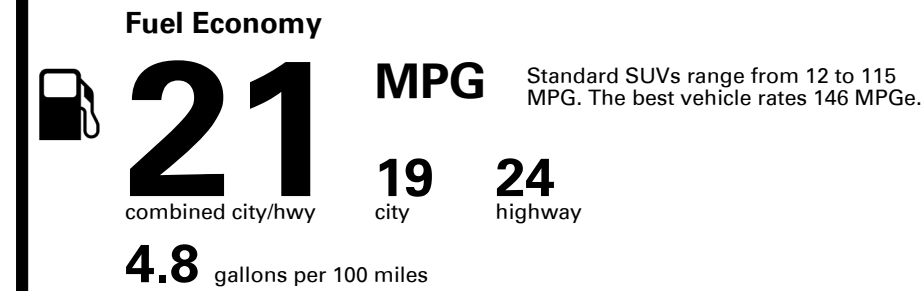

Accessories

SOLD TO: WA706 SHIPPED TO: WA706
 GENESIS OF KIRKLAND
 11930 124TH AVE NE
 KIRKLAND WA 98034

Inland Freight & Handling : \$1,495.00

VIN: KMUHCESB6TU343010	EXTERIOR COLOR: CAPRI BLUE	INTERIOR/SEAT COLOR: EARTH BROWN/SMOKY
MODEL: V0442A45	PORT OF ENTRY: PT	TRANSPORT: TRUCK
EMISSIONS: This vehicle is certified to meet emission requirements in all 50 states		ACCESSORY WEIGHT: 11 lbs./ 5 kgs.

TOTAL PRICE: \$76,500.00

EPA DOT Fuel Economy and Environment

Gasoline Vehicle

You spend \$6,250
more in fuel costs over 5 years
 compared to the average new vehicle.

Annual fuel cost \$2,950

Fuel Economy & Greenhouse Gas Rating (tailpipe only)