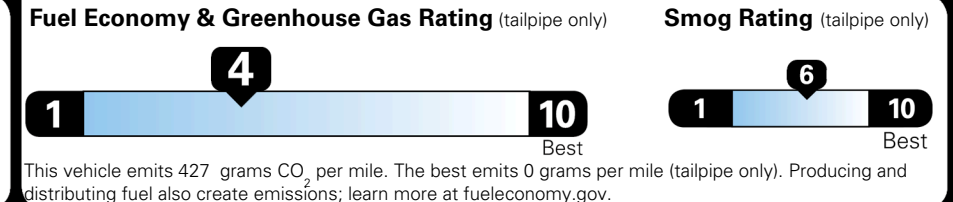

Full Tank of Gas

GENESIS WARRANTY

- 5-year/60,000-mile New Vehicle Warranty*
- 10-year/100,000-mile Powertrain Warranty*
- 7-year/Unlimited-mile Anti-perforation Warranty*
- Limited warranties, see retailer for details

Manufacturer's Suggested Retail Price: $73,500.00

ADDED FEATURES:

- *VIK BLACK(PH3) Paint $650.00
- *Illuminated Door Sills $425.00
- *Cargo Mat $200.00
- *Fragrance Cartridges $160.00
- *Cargo Net $80.00
- *NFC Key Card $30.00

SOLD TO: MI702 SHIPPED TO: MI702
GENESIS OF SOUTHFIELD
28000 TELEGRAPH RD
SOUTHFIELD MI 48034

VIN: KMUHCESB6TU347493	EXTERIOR COLOR: VIK BLACK	INTERIOR/SEAT COLOR: VANILLA BEIGE/SMOKY
MODEL: 8S4AAL9GW7A5	PORT OF ENTRY: TC	TRANSPORT: TRUCK
EMISSIONS: This vehicle is certified to meet emission requirements in all 50 states		ACCESSORY WEIGHT: 8 lbs./ 4 kgs.

Inland Freight & Handling : $1,495.00

TOTAL PRICE: $76,540.00

96 A 1086GLOVI

EPA DOT Fuel Economy and Environment

Gasoline Vehicle

Fuel Economy

21 MPG
combined city/hwy

19 MPG
city

24 MPG
highway

4.8 gallons per 100 miles

Standard SUVs range from 12 to 115 MPG. The best vehicle rates 146 MPGe.

You spend $6,250
more in fuel costs over 5 years compared to the average new vehicle.

Annual fuel cost $2,950

Actual results will vary for many reasons, including driving conditions and how you drive and maintain your vehicle. The average new vehicle gets 29 MPG and costs $8,500 to fuel over 5 years. Cost estimates are based on 15,000 miles per year at $ 4.15 per gallon. MPGe is miles per gasoline gallon equivalent. Vehicle emissions are a significant cause of climate change and smog.

fueleconomy.gov
Calculate personalized estimates and compare vehicles

Smartphone QR Code

GOVERNMENT 5-STAR SAFETY RATINGS

Overall Vehicle Score ★★★★★

Based on the combined rating of frontal, side and rollover. Should ONLY be compared to other vehicles of similar size and weight.

Frontal Crash	Driver	★★★★★
Crash	Passenger	★★★★★
Based on the risk of injury in a frontal impact. Should ONLY be compared to other vehicles of similar size and weight.		
Side Crash	Front seat	★★★★★
	Rear seat	★★★★★
Based on the risk of injury in a side impact.		
Rollover		★★★★★
Based on the risk of rollover in a single-vehicle crash.		

Manufacturer's suggested retail price includes manufacturer's recommended pre-delivery service. Gasoline license and title fees state and local taxes and dealer installed options and accessories are not included in the manufacturer's suggested retail price. This label has been affixed to this vehicle by Genesis Motor America, pursuant to the requirements of 15 U.S.C. 1231 et seq. which prohibits its removal or alteration prior to delivery to the ultimate purchaser.

Star ratings range from 1 to 5 stars (★★★★★) with 5 being the highest.
Source: National Highway Traffic Safety Administration (NHTSA).
www.safercar.gov or 1-888-327-4236

PARTS CONTENT INFORMATION

FOR VEHICLES IN THIS CARLINE: U.S./CANADIAN PARTS CONTENT: 3 %
MAJOR SOURCES OF FOREIGN PARTS CONTENT: KOREA: 80 %
FOR THIS VEHICLE: FINAL ASSEMBLY POINT: ULSAN, KOREA
COUNTRY OF ORIGIN:

ENGINE: KOREA **TRANSMISSION: KOREA**
Note: Parts content does not include final assembly, distribution, or other non-parts costs.