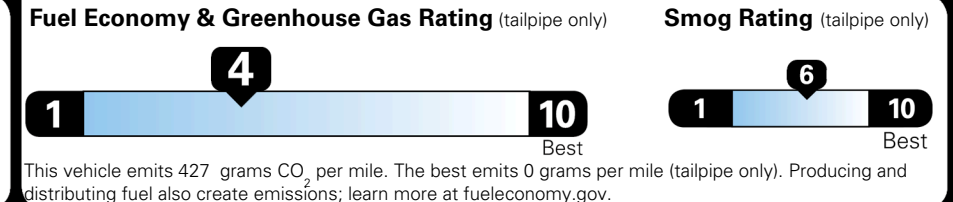

Full Tank of Gas

GENESIS WARRANTY

- 5-year/60,000-mile New Vehicle Warranty*
- 10-year/100,000-mile Powertrain Warranty*
- 7-year/Unlimited-mile Anti-perforation Warranty*
- Limited warranties, see retailer for details

Manufacturer's Suggested Retail Price: $73,500.00

ADDED FEATURES:

- *SAVILE SILVER(SSS) Paint $650.00
- Accessories
- *All Season Fitted Liners $235.00
- *Cargo Mat $200.00
- *Fragrance Cartridges $160.00
- *Severe Weather Kit $85.00
- *Cargo Net $80.00
- *First Aid Kit $65.00
- *Cargo Blocks $40.00
- *NFC Key Card $30.00

SOLD TO: WA706   **SHIPPED TO: WA706**
GENESIS OF KIRKLAND
11930 124TH AVE NE
KIRKLAND WA 98034

VIN: KMHUCESB6TU348854	EXTERIOR COLOR: SAVILE SILVER	INTERIOR/SEAT COLOR: OBSIDIAN BLACK/OBSIDIAN
MODEL: 8S4AAL9GW7A5	PORT OF ENTRY: PT	TRANSPORT: TRUCK
EMISSIONS: This vehicle is certified to meet emission requirements in all 50 states		ACCESSORY WEIGHT: 26 lbs./ 12 kgs.

Inland Freight & Handling : $1,495.00

TOTAL PRICE: $76,540.00

EPA DOT Fuel Economy and Environment

Gasoline Vehicle

Fuel Economy

21 MPG
combined city/hwy

19 MPG
city

24 MPG
highway

4.8 gallons per 100 miles

Standard SUVs range from 12 to 115 MPG. The best vehicle rates 146 MPGe.

You spend $6,250
more in fuel costs over 5 years
compared to the average new vehicle.

Annual fuel cost $2,950

Actual results will vary for many reasons, including driving conditions and how you drive and maintain your vehicle. The average new vehicle gets 29 MPG and costs $8,500 to fuel over 5 years. Cost estimates are based on 15,000 miles per year at $ 4.15 per gallon. MPGe is miles per gasoline gallon equivalent. Vehicle emissions are a significant cause of climate change and smog.

fueleconomy.gov

Calculate personalized estimates and compare vehicles

GOVERNMENT 5-STAR SAFETY RATINGS

Overall Vehicle Score ★ ★ ★ ★ ★

Based on the combined rating of frontal, side and rollover. Should ONLY be compared to other vehicles of similar size and weight.

Frontal	Driver	★ ★ ★ ★
Crash	Passenger	★ ★ ★ ★
Based on the risk of injury in a frontal impact. Should ONLY be compared to other vehicles of similar size and weight.		
Side	Front seat	★ ★ ★ ★ ★
Crash	Rear seat	★ ★ ★ ★ ★
Based on the risk of injury in a side impact.		
Rollover		★ ★ ★ ★
Based on the risk of rollover in a single-vehicle crash.		

Star ratings range from 1 to 5 stars (★★★★★) with 5 being the highest.
Source: National Highway Traffic Safety Administration (NHTSA).
www.safercar.gov or 1-888-327-4236

Manufacturer's suggested retail price includes manufacturer's recommended pre-delivery service. Gasoline license and title fees state and local taxes and dealer installed options and accessories are not included in the manufacturer's suggested retail price. This label has been affixed to this vehicle by Genesis Motor America, pursuant to the requirements of 15 U.S.C. 1231 et seq. which prohibits its removal or alteration prior to delivery to the ultimate purchaser.

PARTS CONTENT INFORMATION

FOR VEHICLES IN THIS CARLINE: U.S./CANADIAN PARTS CONTENT: 3 %

MAJOR SOURCES OF FOREIGN PARTS CONTENT: KOREA: 80 %

FOR THIS VEHICLE: FINAL ASSEMBLY POINT: ULSAN, KOREA

COUNTRY OF ORIGIN:

ENGINE: KOREA   TRANSMISSION: KOREA

Note: Parts content does not include final assembly, distribution, or other non-parts costs.