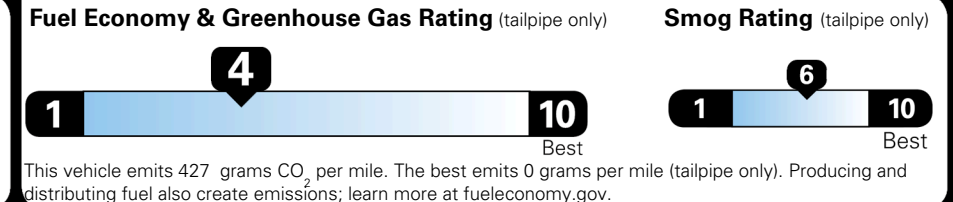

Full Tank of Gas

GENESIS WARRANTY

- 5-year/60,000-mile New Vehicle Warranty*
- 10-year/100,000-mile Powertrain Warranty*
- 7-year/Unlimited-mile Anti-perforation Warranty*
- Limited warranties, see retailer for details

Manufacturer's Suggested Retail Price: $73,500.00

ADDED FEATURES:

- *CAPRI BLUE(NRB) Paint $650.00
- *Accessories
- *Crossbars $520.00
- *All Season Fitted Liners $235.00
- *Cargo Mat $200.00
- *Mudguards $170.00
- *Fragrance Cartridges $160.00
- *Cargo Net $80.00
- *First Aid Kit $65.00
- *Cargo Blocks $40.00
- *NFC Key Card $30.00

SOLD TO: VA701   **SHIPPED TO: VA701**
GENESIS OF ALEXANDRIA
1801 MOUNT VERNON AVE
ALEXANDRIA VA 22301

VIN: KMUHCESB7TU352105	EXTERIOR COLOR: CAPRI BLUE	INTERIOR/SEAT COLOR: EARTH BROWN/SMOKY
MODEL: 8S4AAL9GW7A5	PORT OF ENTRY: PH	ACCESSORY WEIGHT: 29 lbs./ 13 kgs.

EMISSIONS:
This vehicle is certified to meet emission requirements in all 50 states

Inland Freight & Handling : $1,495.00

TOTAL PRICE: $77,145.00

EPA DOT Fuel Economy and Environment

Gasoline Vehicle

Fuel Economy

21 MPG
combined city/hwy

19 MPG
city

24 MPG
highway

4.8 gallons per 100 miles

Standard SUVs range from 12 to 115 MPG. The best vehicle rates 146 MPGe.

You spend $6,250
more in fuel costs over 5 years compared to the average new vehicle.

Annual fuel cost $2,950

Actual results will vary for many reasons, including driving conditions and how you drive and maintain your vehicle. The average new vehicle gets 29 MPG and costs $8,500 to fuel over 5 years. Cost estimates are based on 15,000 miles per year at $ 4.15 per gallon. MPGe is miles per gasoline gallon equivalent. Vehicle emissions are a significant cause of climate change and smog.

fueleconomy.gov

Calculate personalized estimates and compare vehicles

GOVERNMENT 5-STAR SAFETY RATINGS

Overall Vehicle Score ★ ★ ★ ★ ★

Based on the combined rating of frontal, side and rollover. Should ONLY be compared to other vehicles of similar size and weight.

Frontal Crash	Driver Passenger	★ ★ ★ ★
Based on the risk of injury in a frontal impact. Should ONLY be compared to other vehicles of similar size and weight.		
Side Crash	Front seat Rear seat	★ ★ ★ ★ ★
Based on the risk of injury in a side impact.		
Rollover		★ ★ ★ ★
Based on the risk of rollover in a single-vehicle crash.		

Star ratings range from 1 to 5 stars (★★★★★) with 5 being the highest.
Source: National Highway Traffic Safety Administration (NHTSA).
www.safercar.gov or 1-888-327-4236

Manufacturer's suggested retail price includes manufacturer's recommended pre-delivery service. Gasoline license and title fees state and local taxes and dealer installed options and accessories are not included in the manufacturer's suggested retail price. This label has been affixed to this vehicle by Genesis Motor America, pursuant to the requirements of 15 U.S.C. 1231 et seq. which prohibits its removal or alteration prior to delivery to the ultimate purchaser.

PARTS CONTENT INFORMATION

FOR VEHICLES IN THIS CARLINE: U.S./CANADIAN PARTS CONTENT: 3 %

MAJOR SOURCES OF FOREIGN PARTS CONTENT: KOREA: 80 %

FOR THIS VEHICLE: FINAL ASSEMBLY POINT: ULSAN, KOREA

COUNTRY OF ORIGIN:

ENGINE: KOREA   TRANSMISSION: KOREA

Note: Parts content does not include final assembly, distribution, or other non-parts costs.