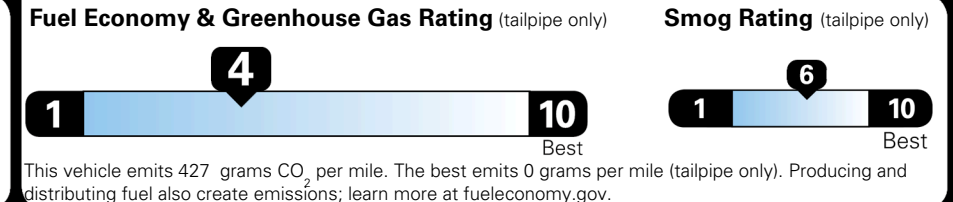

TOTAL PRICE: \$76,625.00

EPA DOT Fuel Economy and Environment

Gasoline Vehicle

Fuel Economy

21 MPG
combined city/hwy

19 MPG
city

24 MPG
highway

4.8 gallons per 100 miles

Standard SUVs range from 12 to 115 MPG. The best vehicle rates 146 MPGe.

You spend \$6,250
more in fuel costs over 5 years
 compared to the average new vehicle.

Annual fuel cost \$2,950

Actual results will vary for many reasons, including driving conditions and how you drive and maintain your vehicle. The average new vehicle gets 29 MPG and costs \$8,500 to fuel over 5 years. Cost estimates are based on 15,000 miles per year at \$ 4.15 per gallon. MPGe is miles per gasoline gallon equivalent. Vehicle emissions are a significant cause of climate change and smog.