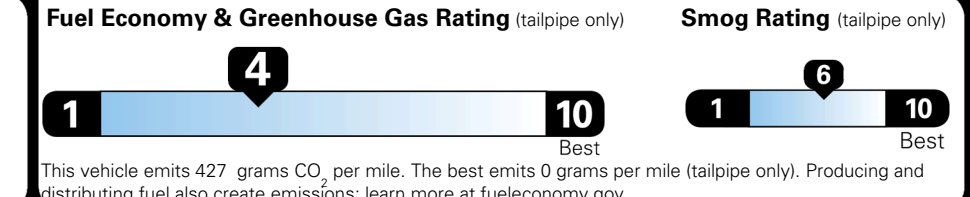

TOTAL PRICE: \$76,520.00

EPA DOT Fuel Economy and Environment

Gasoline Vehicle

You spend \$6,250
more in fuel costs over 5 years
 compared to the average new vehicle.

Annual fuel cost \$2,950

Actual results will vary for many reasons, including driving conditions and how you drive and maintain your vehicle. The average new vehicle gets 29 MPG and costs \$8,500 to fuel over 5 years. Cost estimates are based on 15,000 miles per year at \$ 4.15 per gallon. MPGe is miles per gasoline gallon equivalent. Vehicle emissions are a significant cause of climate change and smog.