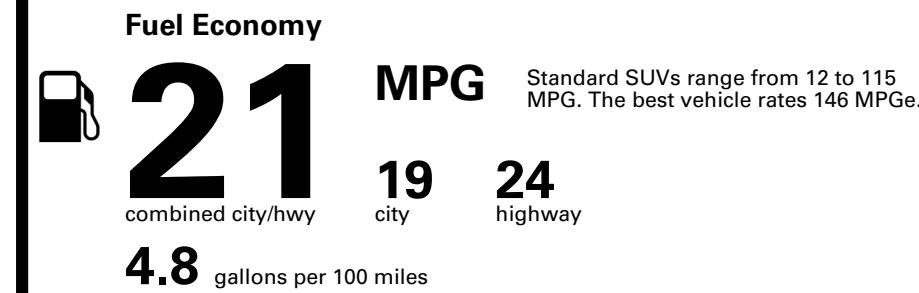

TOTAL PRICE: \$76,520.00

EPA DOT Fuel Economy and Environment

Gasoline Vehicle

You spend \$6,250
more in fuel costs over 5 years
 compared to the average new vehicle.

Annual fuel cost \$2,950

Actual results will vary for many reasons, including driving conditions and how you drive and maintain your vehicle. The average new vehicle gets 29 MPG and costs \$8,500 to fuel over 5 years. Cost estimates are based on 15,000 miles per year at \$ 4.15 per gallon. MPGe is miles per gasoline gallon equivalent. Vehicle emissions are a significant cause of climate change and smog.