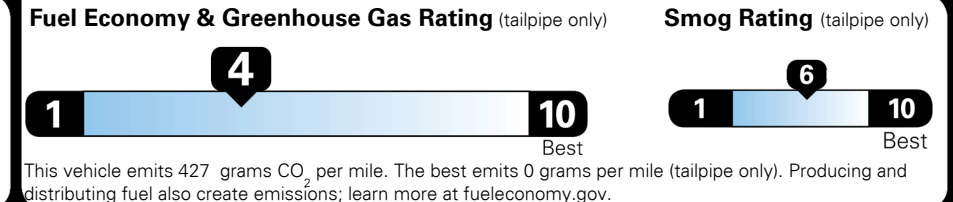

TOTAL PRICE: \$75,645.00

258 A 2606CGLOVI 126

Inland Freight & Handling : \$1,495.00

EPA DOT Fuel Economy and Environment

Gasoline Vehicle

Fuel Economy

21 MPG
 combined city/hwy

19 MPG
 city

24 MPG
 highway

4.8 gallons per 100 miles

Standard SUVs range from 12 to 115 MPG. The best vehicle rates 146 MPGe.

You spend \$6,250
 more in fuel costs over 5 years compared to the average new vehicle.

Annual fuel cost \$2,950