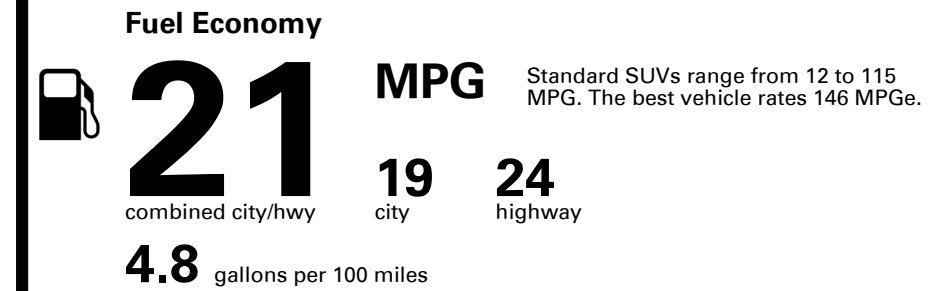

2.5T PRESTIGE FEATURES

- Electronically Controlled Suspension
- 22-inch Alloy Wheels
- Power Cushion Extension, Bolster, and Ergo-Motion (Driver)
- Heated 2nd Row Seats (outboard)
- 4-Zone Climate Control with Rear Controls
- Head-Up Display
- Active Noise Control

Full Tank of Gas

GENESIS WARRANTY

- 5-year/60,000-mile New Vehicle Warranty*
- 10-year/100,000-mile Powertrain Warranty*
- 7-year/Unlimited-mile Anti-perforation Warranty*
- Limited warranties, see retailer for details

Manufacturer's Suggested Retail Price: $73,500.00

ADDED FEATURES:

· *STORR GREEN(KGN) Paint $650.00

Accessories

- *Cargo Net $55.00
- *Roadside Assistance Kit $105.00
- *First Aid Kit $65.00
- *Fragrance Cartridges $160.00
- *Mudguards $160.00
- *NFC Key Card $30.00

SOLD TO: IL712 SHIPPED TO: IL712
GENESIS OF SCHAUMBURG
660 E GOLF ROAD
SCHAUMBURG IL 60173

VIN: KMHUCESB9TU317470	EXTERIOR COLOR: STORR GREEN	INTERIOR/SEAT COLOR: VANILLA BEIGE/SMOKY
MODEL: V0442A45	PORT OF ENTRY: TC	TRANSPORT: TRUCK
EMISSIONS: This vehicle is certified to meet emission requirements in all 50 states		ACCESSORY WEIGHT: 9 lbs./ 4 kgs.

TOTAL PRICE: $76,220.00

Inland Freight & Handling : $1,495.00

EPA DOT Fuel Economy and Environment

Gasoline Vehicle

You spend $6,250
more in fuel costs over 5 years compared to the average new vehicle.

Annual fuel cost $2,950

Fuel Economy & Greenhouse Gas Rating (tailpipe only)

Smog Rating (tailpipe only)

This vehicle emits 427 grams CO₂ per mile. The best emits 0 grams per mile (tailpipe only). Producing and distributing fuel also create emissions; learn more at fueleconomy.gov.

Actual results will vary for many reasons, including driving conditions and how you drive and maintain your vehicle. The average new vehicle gets 29 MPG and costs $8,500 to fuel over 5 years. Cost estimates are based on 15,000 miles per year at $ 4.15 per gallon. MPGe is miles per gasoline gallon equivalent. Vehicle emissions are a significant cause of climate change and smog.

fueleconomy.gov

Calculate personalized estimates and compare vehicles

GOVERNMENT 5-STAR SAFETY RATINGS

Overall Vehicle Score ★★★★★

Based on the combined rating of frontal, side and rollover. Should ONLY be compared to other vehicles of similar size and weight.

Frontal Crash ★★★★★
Driver Passenger

Based on the risk of injury in a frontal impact. Should ONLY be compared to other vehicles of similar size and weight.

Side Crash ★★★★★
Front seat Rear seat

Based on the risk of injury in a side impact.

Rollover ★★★★★

Based on the risk of rollover in a single-vehicle crash.

Star ratings range from 1 to 5 stars (★★★★★) with 5 being the highest.

Source: National Highway Traffic Safety Administration (NHTSA).

www.safercar.gov or 1-888-327-4236

Manufacturer's suggested retail price includes manufacturer's recommended pre-delivery service. Gasoline license and title fees state and local taxes and dealer installed options and accessories are not included in the manufacturer's suggested retail price. This label has been affixed to this vehicle by Genesis Motor America, pursuant to the requirements of 15 U.S.C. 1231 et seq. which prohibits its removal or alteration prior to delivery to the ultimate purchaser.

PARTS CONTENT INFORMATION

FOR VEHICLES IN THIS CARLINE: U.S./CANADIAN PARTS CONTENT: 3 %

MAJOR SOURCES OF FOREIGN PARTS CONTENT: KOREA: 80 %

FOR THIS VEHICLE: FINAL ASSEMBLY POINT: ULSAN, KOREA

COUNTRY OF ORIGIN:

ENGINE: KOREA

TRANSMISSION: KOREA

Note: Parts content does not include final assembly, distribution, or other non-parts costs.