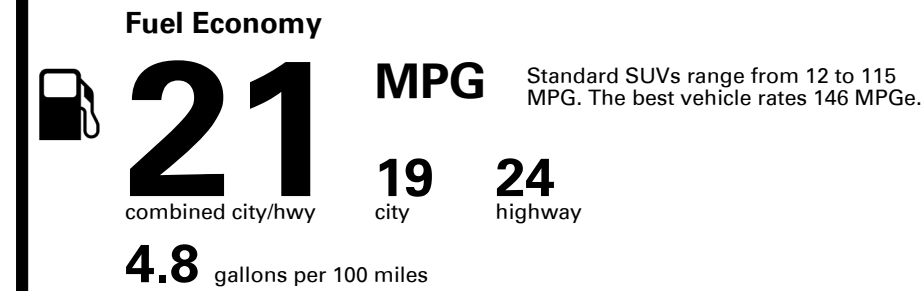

TOTAL PRICE: \$76,830.00

EPA DOT Fuel Economy and Environment

Gasoline Vehicle

You spend \$6,250
more in fuel costs over 5 years compared to the average new vehicle.

Annual fuel cost \$2,950

Fuel Economy & Greenhouse Gas Rating (tailpipe only)