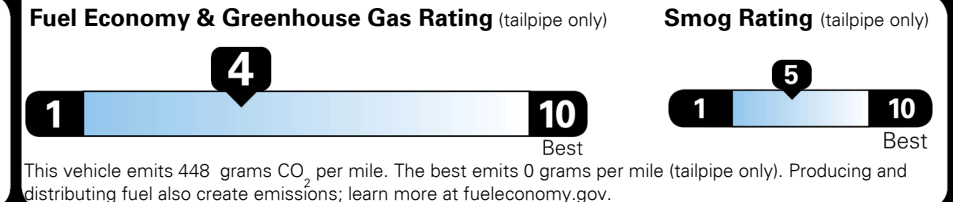

EMISSIONS:
 This vehicle is certified to meet emission requirements in all 50 states

Manufacturer's Suggested Retail Price: \$62,700.00

ADDED FEATURES:

- *SAVILE SILVER(SSS) Paint \$575.00
- *Advanced Package: \$6,200.00
 Leather Seating Surfaces
 Surround View Monitor / Blind-Spot View Monitor
 Remote Smart Parking Assist
 Parking Collision-Avoidance Assist
 Lexicon® Premium Audio / Head-Up Display
 3-Zone Climate Control / Heated 2nd Row Seats
 Power Cushion Extension, Bolster, and Ergo Motion (Driver)
- *Prestige Package: \$6,200.00
 22-inch Alloy Wheels
 Nappa Leather Seating Surfaces / Suede Headliner
 12.3" 3D Digital Instrument Cluster
 Active Noise Control - Road / Forward Attention Warning
 Power & Ventilated 2nd Row Seats (Outboard)
 Power Door Closure / Power Rear Door Shades
- Accessories
 · *All Season Liners \$220.00
 · *Illuminated Door Scuff Plates \$395.00
 · *Tow Hitch \$500.00

Inland Freight & Handling : \$1,095.00

TOTAL PRICE: \$77,885.00

307 A 3093VMORNI 13

EPA DOT Fuel Economy and Environment

Gasoline Vehicle

Fuel Economy

20 MPG
 combined city/hwy

18 MPG
 city

23 MPG
 highway

5.0 gallons per 100 miles

Small SUVs range from 14 to 129 MPG. The best vehicle rates 132 MPG.

You spend \$5,750
 more in fuel costs over 5 years compared to the average new vehicle.

Annual fuel cost \$2,750