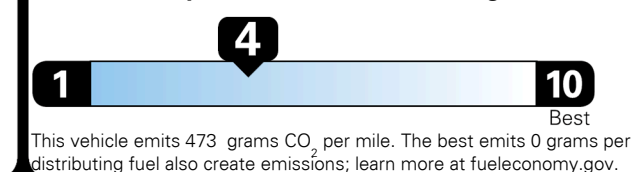

Inland Freight & Handling : \$1,495.00

TOTAL PRICE: \$86,205.00

EPA DOT Fuel Economy and Environment

Gasoline Vehicle

Fuel Economy

19 MPG
combined city/hwy

16 MPG
city

22 MPG
highway

5.3 gallons per 100 miles

Standard SUVs range from 12 to 115 MPG. The best vehicle rates 146 MPGe.

You spend \$8,000
more in fuel costs over 5 years compared to the average new vehicle.

Annual fuel cost \$3,300

Fuel Economy & Greenhouse Gas Rating (tailpipe only)

Smog Rating (tailpipe only)

Actual results will vary for many reasons, including driving conditions and how you drive and maintain your vehicle. The average new vehicle gets 29 MPG and costs \$8,500 to fuel over 5 years. Cost estimates are based on 15,000 miles per year at \$ 4.15 per gallon. MPGe is miles per gasoline gallon equivalent. Vehicle emissions are a significant cause of climate change and smog.