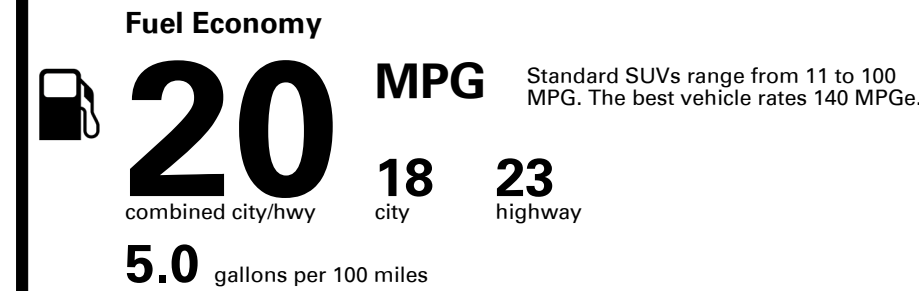

You spend \$6,250
 more in fuel costs over 5 years compared to the average new vehicle.

Annual fuel cost \$3,200

Fuel Economy & Greenhouse Gas Rating (tailpipe only)

Smog Rating (tailpipe only)

This vehicle emits 448 grams CO₂ per mile. The best emits 0 grams per mile (tailpipe only). Producing and distributing fuel also create emissions; learn more at fueleconomy.gov.