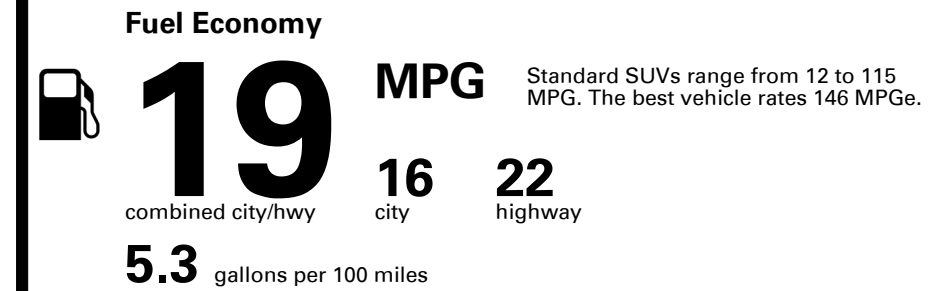

TOTAL PRICE: \$85,860.00

EPA DOT Fuel Economy and Environment

Gasoline Vehicle

You spend \$8,000
more in fuel costs over 5 years compared to the average new vehicle.

Annual fuel cost \$3,300

Fuel Economy & Greenhouse Gas Rating (tailpipe only)