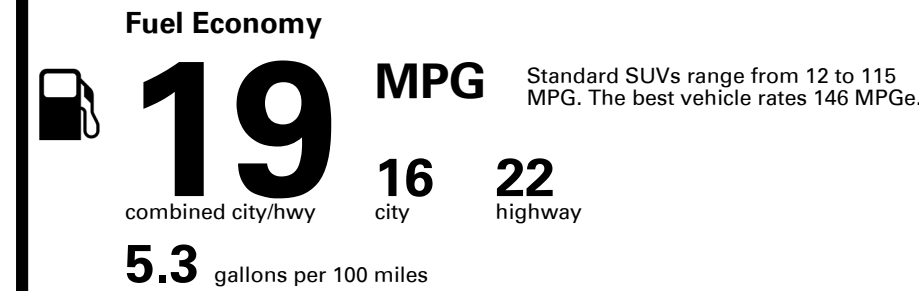

TOTAL PRICE: \$86,245.00

EPA DOT Fuel Economy and Environment

Gasoline Vehicle

You spend \$8,000
more in fuel costs over 5 years compared to the average new vehicle.

Annual fuel cost \$3,300

Fuel Economy & Greenhouse Gas Rating (tailpipe only)