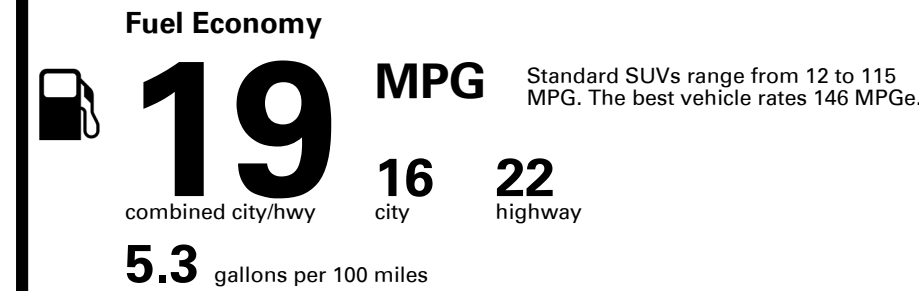

TOTAL PRICE: \$86,580.00

EPA DOT Fuel Economy and Environment

Gasoline Vehicle

You spend \$8,000
more in fuel costs over 5 years compared to the average new vehicle.

Annual fuel cost \$3,300

Fuel Economy & Greenhouse Gas Rating (tailpipe only)