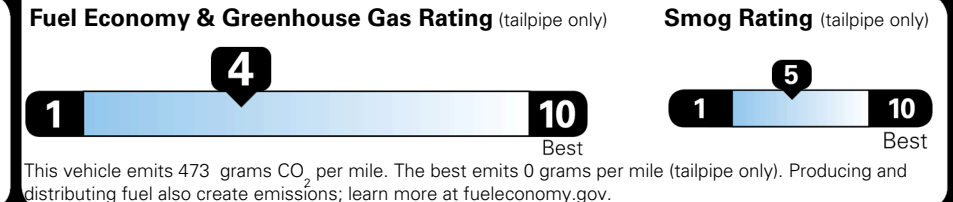

Full Tank of Gas

GENESIS WARRANTY

- 5-year/60,000-mile New Vehicle Warranty*
- 10-year/100,000-mile Powertrain Warranty*
- 7-year/Unlimited-mile Anti-perforation Warranty*
- Limited warranties, see retailer for details

Manufacturer's Suggested Retail Price: $83,250.00

ADDED FEATURES:

- *VIK BLACK(PH3) Paint $650.00
- Accessories
- *All Season Fitted Liners $235.00
- *Cargo Mat $200.00
- *Fragrance Cartridges $160.00
- *Roadside Assistance Kit $105.00
- *Severe Weather Kit $85.00
- *Cargo Net $80.00
- *First Aid Kit $65.00
- *Cargo Blocks $40.00
- *NFC Key Card $30.00

SOLD TO: TX738
GENESIS OF WEST HOUSTON
16803 KATY FREEWAY
HOUSTON TX 77094

SHIPPED TO: TX738

VIN: KMUHCESC1TU351282	EXTERIOR COLOR: VIK BLACK	INTERIOR/SEAT COLOR: OBSIDIAN BLACK/OBSIDIAN
MODEL: 8SBAAJ9GW5A5	PORT OF ENTRY: NC	TRANSPORT: TRUCK
EMISSIONS: This vehicle is certified to meet emission requirements in all 50 states		ACCESSORY WEIGHT: 31 lbs./ 14 kgs.

Inland Freight & Handling : $1,495.00

TOTAL PRICE: $86,395.00

EPA DOT Fuel Economy and Environment

Gasoline Vehicle

Fuel Economy

19 MPG
combined city/hwy

16 MPG
city

22 MPG
highway

5.3 gallons per 100 miles

Standard SUVs range from 12 to 115 MPG. The best vehicle rates 146 MPGe.

You spend $8,000
more in fuel costs over 5 years compared to the average new vehicle.

Annual fuel cost $3,300

Actual results will vary for many reasons, including driving conditions and how you drive and maintain your vehicle. The average new vehicle gets 29 MPG and costs $8,500 to fuel over 5 years. Cost estimates are based on 15,000 miles per year at $ 4.15 per gallon. MPGe is miles per gasoline gallon equivalent. Vehicle emissions are a significant cause of climate change and smog.

fueleconomy.gov

Calculate personalized estimates and compare vehicles

GOVERNMENT 5-STAR SAFETY RATINGS

Overall Vehicle Score	★★★★★
Based on the combined rating of frontal, side and rollover. Should ONLY be compared to other vehicles of similar size and weight.	
Frontal Crash	★★★★
Based on the risk of injury in a frontal impact. Should ONLY be compared to other vehicles of similar size and weight.	
Side Crash	★★★★★
Based on the risk of injury in a side impact.	
Rollover	★★★★
Based on the risk of rollover in a single-vehicle crash.	

Star ratings range from 1 to 5 stars (★★★★★) with 5 being the highest.
Source: National Highway Traffic Safety Administration (NHTSA).
www.safercar.gov or 1-888-327-4236

Manufacturer's suggested retail price includes manufacturer's recommended pre-delivery service. Gasoline license and title fees state and local taxes and dealer installed options and accessories are not included in the manufacturer's suggested retail price. This label has been affixed to this vehicle by Genesis Motor America, pursuant to the requirements of 15 U.S.C. 1231 et seq. which prohibits its removal or alteration prior to delivery to the ultimate purchaser.

PARTS CONTENT INFORMATION

FOR VEHICLES IN THIS CARLINE: U.S./CANADIAN PARTS CONTENT: 3 %
MAJOR SOURCES OF FOREIGN PARTS CONTENT: KOREA: 80 %
FOR THIS VEHICLE: FINAL ASSEMBLY POINT: ULSAN, KOREA
COUNTRY OF ORIGIN:

ENGINE: KOREA **TRANSMISSION: KOREA**
Note: Parts content does not include final assembly, distribution, or other non-parts costs.