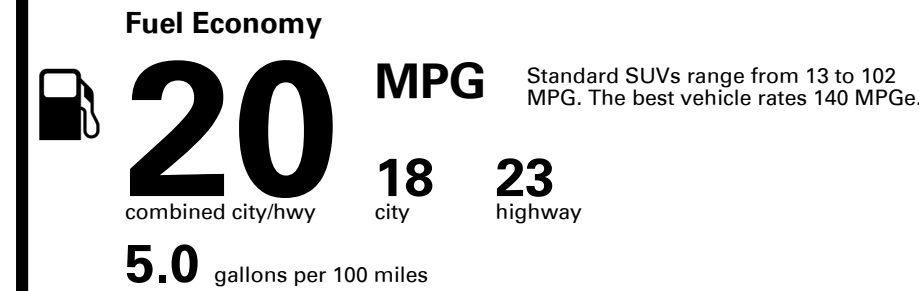

*Prestige Package: $5,050.00

- 22-inch Alloy Wheels
- Nappa Leather Seating Surfaces / Suede Headliner
- 12.3" 3D Digital Instrument Cluster
- Active Noise Control / Forward Attention Warning
- Power & Ventilated 2nd Row Seats (Outboard)
- Power Door Closure / Power Rear Door Shades
- Removes Power Folding 3rd Row

Accessories

- *Cargo Mat, Seatback $160.00
- *Roadside Assistance Kit $100.00
- *First Aid Kit $45.00
- *Illuminated Door Scuff Plates $395.00
- *Mudguards $150.00

Inland Freight & Handling : $1,350.00

SOLD TO: NJ707 SHIPPED TO: NJ707
GENESIS OF WAYNE
1935 ROUTE 23S
WAYNE NJ 07470

VIN: KMUHCESC2RU194872	ENGINE: G6DSPA290395	EXTERIOR COLOR: SAVILE SILVER	INTERIOR/SEAT COLOR: OBSIDIAN BLACK/OBSIDIAN
MODEL: V0462A65	PORT OF ENTRY: PH	TRANSPORT: TRUCK	ACCESSORY WEIGHT: 23 lbs./ 10 kgs.

EMISSIONS:
This vehicle is certified to meet emission requirements in all 50 states

TOTAL PRICE: $80,100.00

EPA DOT Fuel Economy and Environment

Gasoline Vehicle

You spend $6,250
more in fuel costs over 5 years compared to the average new vehicle.

Annual fuel cost $3,200

Fuel Economy & Greenhouse Gas Rating (tailpipe only)

Smog Rating (tailpipe only)

This vehicle emits 448 grams CO₂ per mile. The best emits 0 grams per mile (tailpipe only). Producing and distributing fuel also create emissions; learn more at fueleconomy.gov.

Actual results will vary for many reasons, including driving conditions and how you drive and maintain your vehicle. The average new vehicle gets 28 MPG and costs $9,750 to fuel over 5 years. Cost estimates are based on 15,000 miles per year at $ 4.30 per gallon. MPGe is miles per gasoline gallon equivalent. Vehicle emissions are a significant cause of climate change and smog.

fueleconomy.gov

Calculate personalized estimates and compare vehicles

GOVERNMENT 5-STAR SAFETY RATINGS

Overall Vehicle Score ★ ★ ★ ★ ★

Based on the combined rating of frontal, side and rollover. Should ONLY be compared to other vehicles of similar size and weight.

Frontal Crash Driver ★ ★ ★ ★

Crash Passenger ★ ★ ★ ★

Based on the risk of injury in a frontal impact. Should ONLY be compared to other vehicles of similar size and weight.

Side Crash Front seat ★ ★ ★ ★ ★

Crash Rear seat ★ ★ ★ ★ ★

Based on the risk of injury in a side impact.

Rollover ★ ★ ★ ★

Based on the risk of rollover in a single-vehicle crash.

Star ratings range from 1 to 5 stars (★★★★★) with 5 being the highest.

Source: National Highway Traffic Safety Administration (NHTSA).

www.safercar.gov or 1-888-327-4236

Manufacturer's suggested retail price includes manufacturer's recommended pre-delivery service. Gasoline license and title fees state and local taxes and dealer installed options and accessories are not included in the manufacturer's suggested retail price. This label has been affixed to this vehicle by Genesis Motor America, pursuant to the requirements of 15 U.S.C. 1231 et seq. which prohibits its removal or alteration prior to delivery to the ultimate purchaser.

PARTS CONTENT INFORMATION

FOR VEHICLES IN THIS CARLINE: U.S./CANADIAN PARTS CONTENT: 3 %

MAJOR SOURCES OF FOREIGN PARTS CONTENT: KOREA: 80 %

FOR THIS VEHICLE: FINAL ASSEMBLY POINT: ULSAN, KOREA

COUNTRY OF ORIGIN:

ENGINE: KOREA TRANSMISSION: KOREA

Note: Parts content does not include final assembly, distribution, or other non-parts costs.