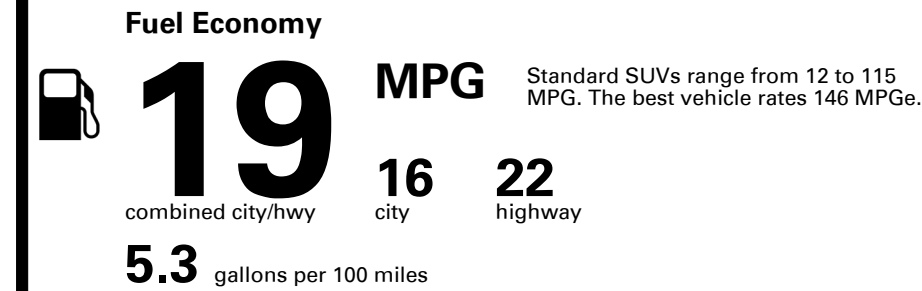

TOTAL PRICE: \$86,415.00

EPA DOT Fuel Economy and Environment

Gasoline Vehicle

You spend \$8,000 more in fuel costs over 5 years compared to the average new vehicle.

Annual fuel cost \$3,300

Fuel Economy & Greenhouse Gas Rating (tailpipe only)